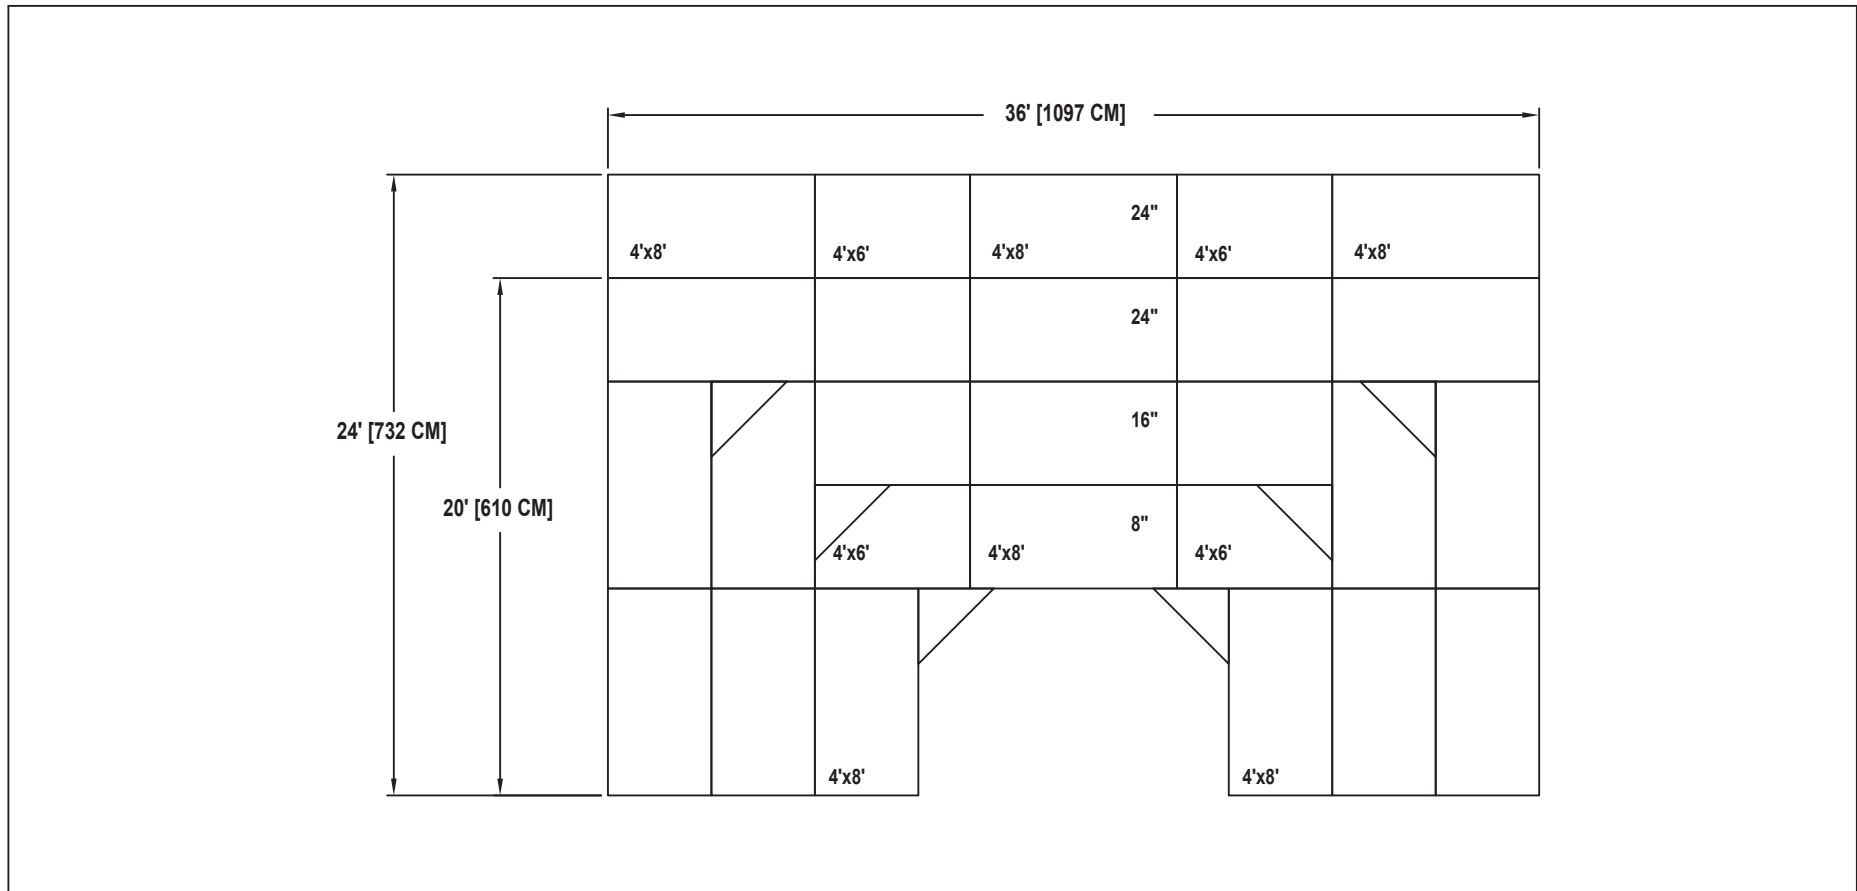

BAND / ORCHESTRA RECTANGULAR RISER SET NO. 165 WITH NO. 13 EXTENSION

SEATING CAPACITY NOT USING THE FLOOR, 57 (SEATS 65 WITH EXTENSION).
SEATING CAPACITY WITH ONE ROW ON THE FLOOR, 65 (SEATS 73 WITH EXTENSION).
SEATING CAPACITY IS BASED ON 32" CHAIR SPACING.

Drawing 100A310_A
Sheet 7 of 26

MUSIC EDUCATION AND PERFORMING ARTS

Owatonna Office: Phone 800.4WENGER (493-6437) Worldwide +1.507.455.4100 | Parts & Service 800.887.7145 | wengercorp.com | 555 Park Drive, PO Box 448 | Owatonna | MN 55060-0448

Syracuse Office: Phone 800.836.1885 Worldwide +1.315.451.3440 | jrclancy.com | 7041 Interstate Island Road | Syracuse | NY 13209-9713

ATHLETICS Phone 800.493.6437 | gearboss.com | 555 Park Drive, PO Box 448 | Owatonna | MN 55060-0448