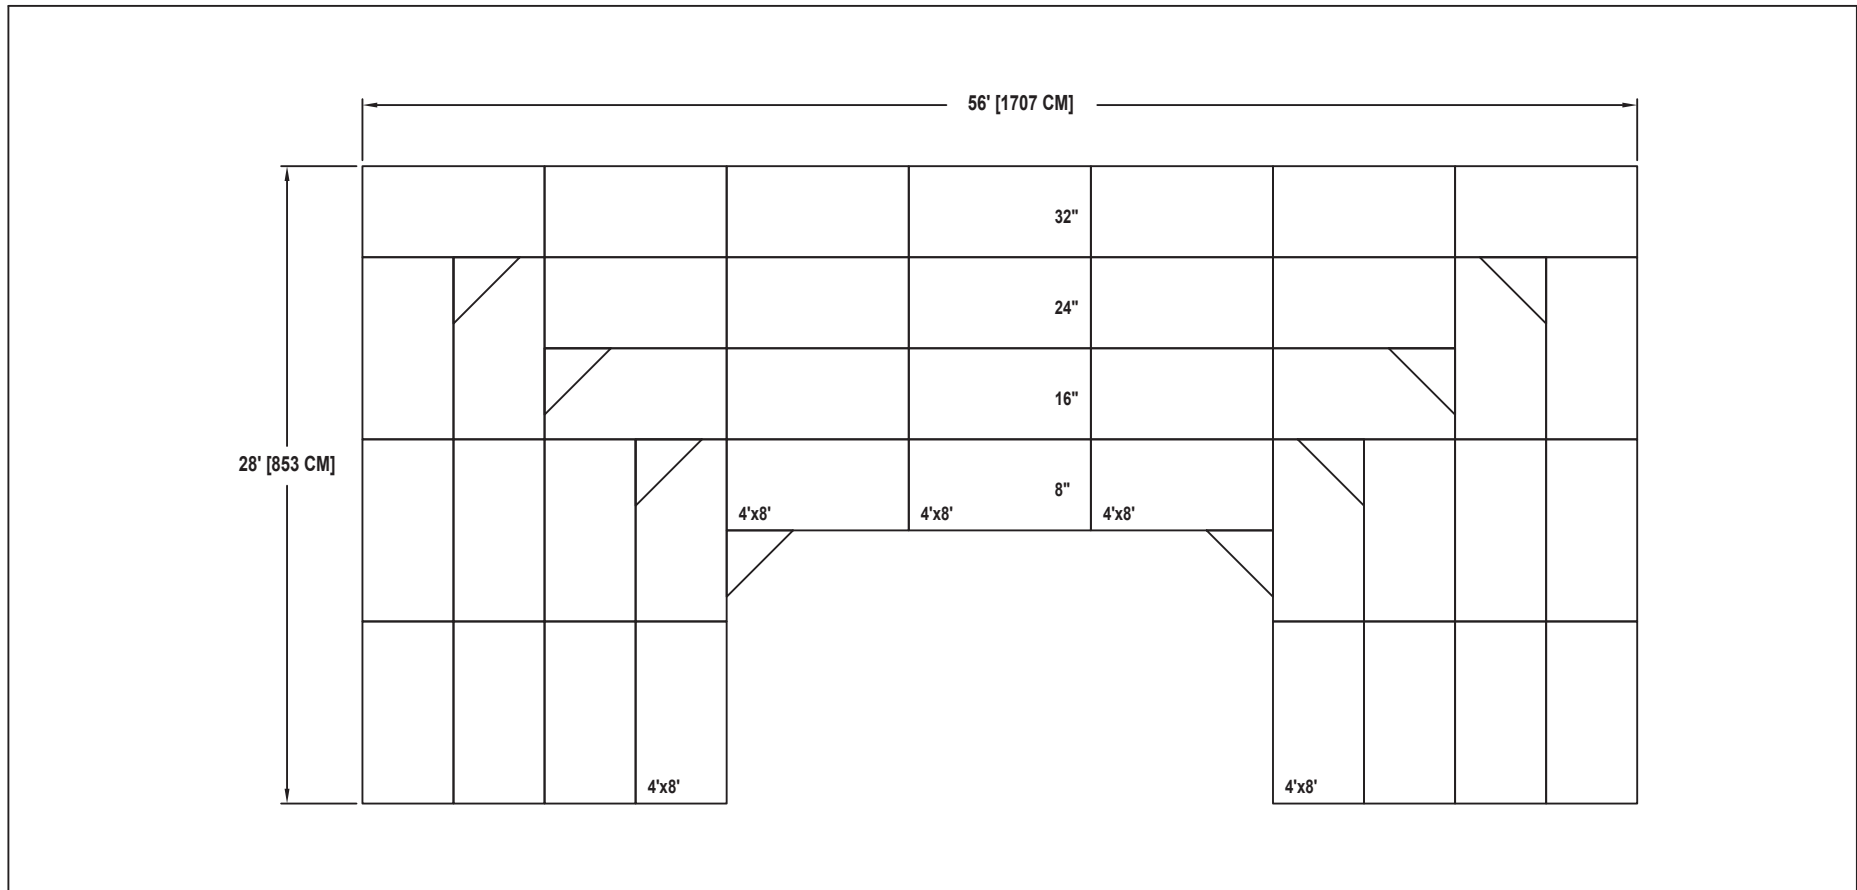

BAND / ORCHESTRA RECTANGULAR RISER SET

NO. 555

SEATING CAPACITY IS 110 WITHOUT USING THE FLOOR.
SEATING CAPACITY IS 125 WITH A ROW ON THE FLOOR.
SEATING CAPACITY IS BASED ON 32" CHAIR SPACING.

Drawing 100A310_A
Sheet 26 of 26

MUSIC EDUCATION AND PERFORMING ARTS

Owatonna Office: Phone 800.4WENGER (493-6437) Worldwide +1.507.455.4100 | Parts & Service 800.887.7145 | wengercorp.com | 555 Park Drive, PO Box 448 | Owatonna | MN 55060-0448

Syracuse Office: Phone 800.836.1885 Worldwide +1.315.451.3440 | jrclancy.com | 7041 Interstate Island Road | Syracuse | NY 13209-9713

ATHLETICS Phone 800.493.6437 | gearboss.com | 555 Park Drive, PO Box 448 | Owatonna | MN 55060-0448