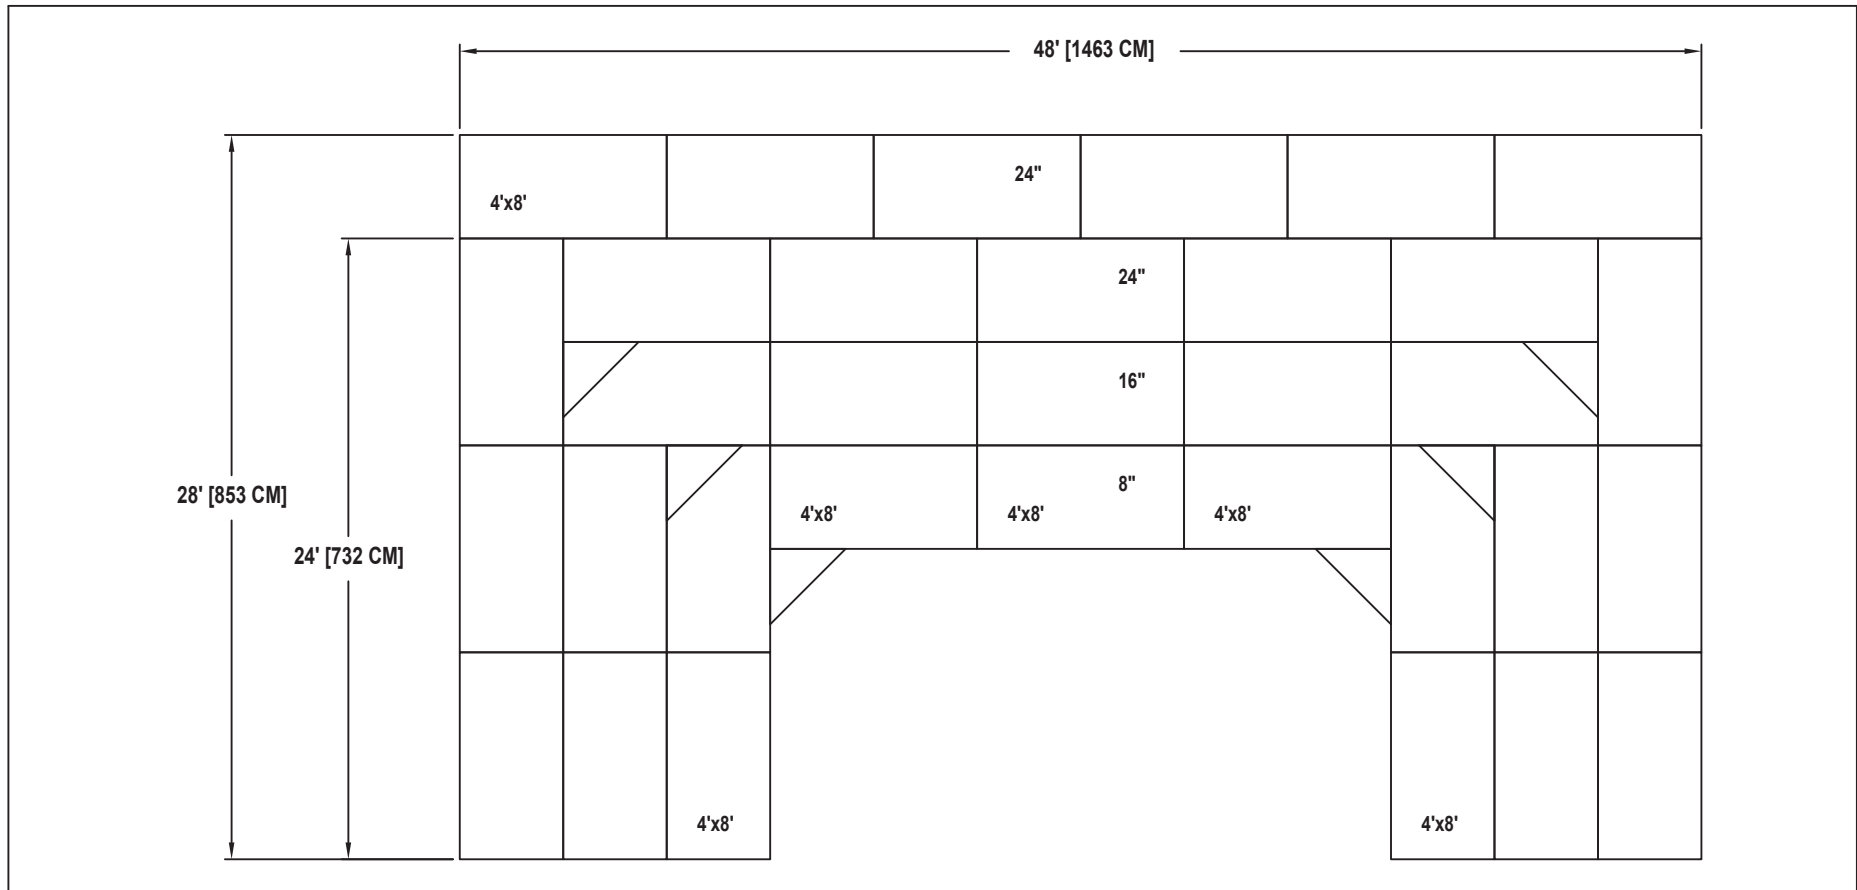

# BAND / ORCHESTRA RECTANGULAR RISER SET

NO. 405

SEATING CAPACITY IS 24 WITHOUT USING THE FLOOR.  
SEATING CAPACITY IS 27 WITH A ROW ON THE FLOOR.  
SEATING CAPACITY IS BASED ON 32" CHAIR SPACING.

C O R P O R A T I O N