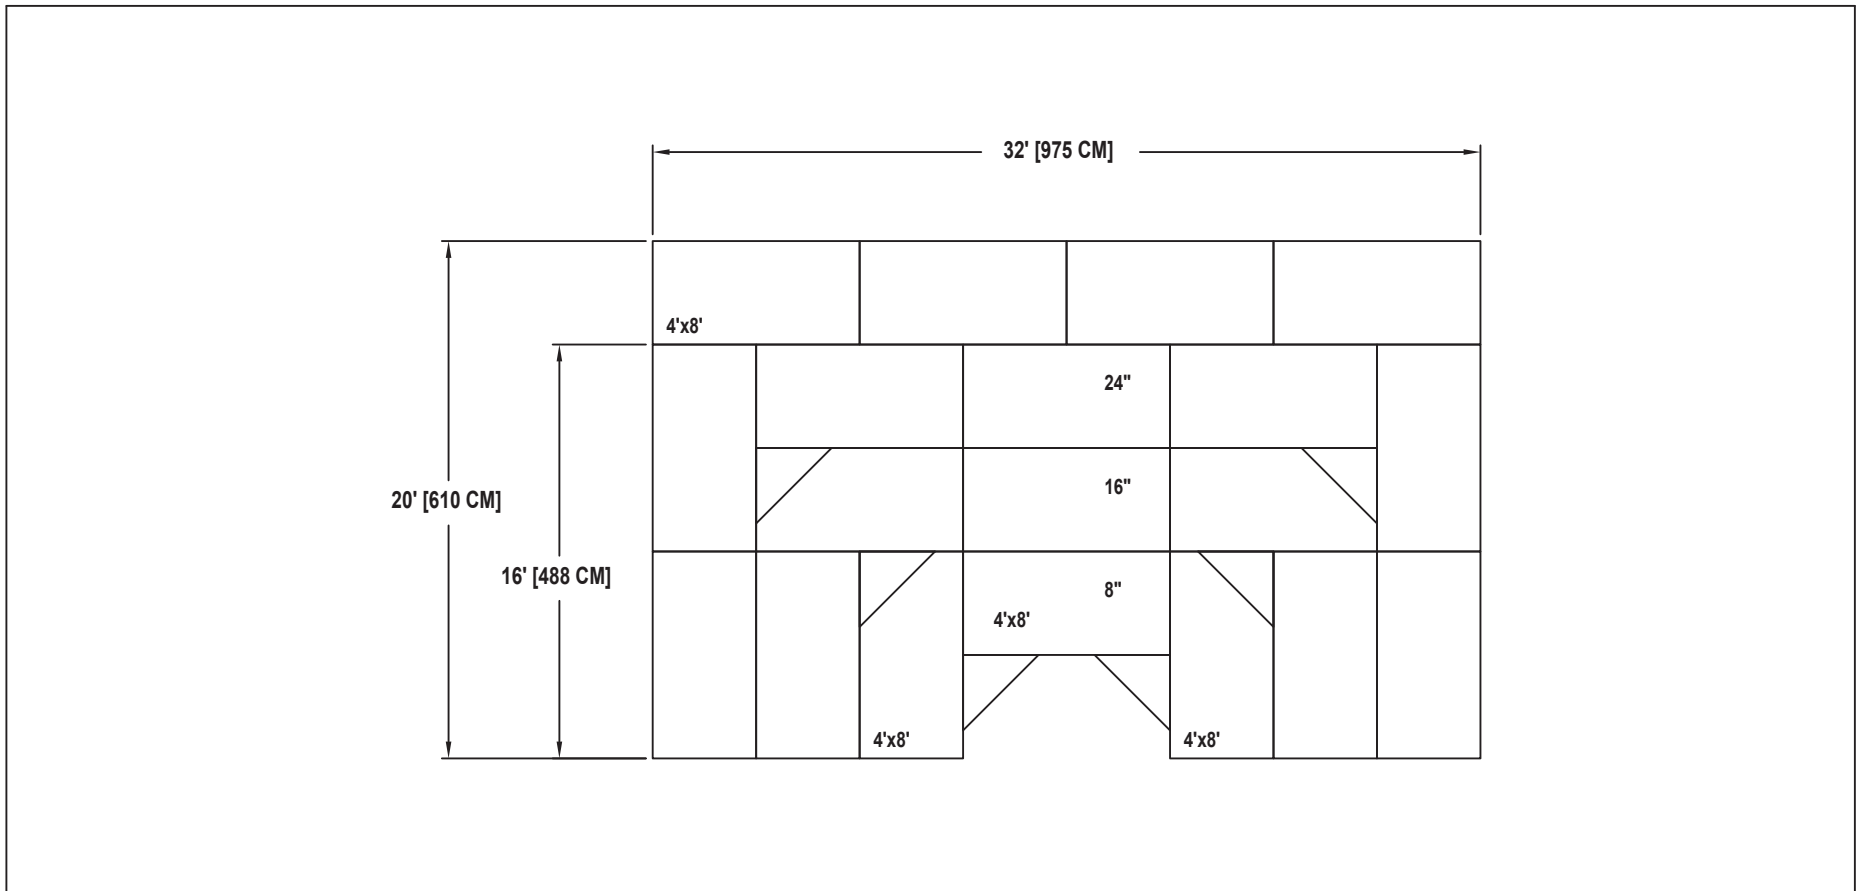

BAND / ORCHESTRA RECTANGULAR RISER SET NO. 125 WITH NO. 12 EXTENSION

SEATING CAPACITY NOT USING THE FLOOR, 45 (SEATS 53 WITH EXTENSION).
SEATING CAPACITY WITH ONE ROW ON THE FLOOR, 48 (SEATS 56 WITH EXTENSION).
SEATING CAPACITY IS BASED ON 32" CHAIR SPACING.

Drawing 100A310_A
Sheet 3 of 26

MUSIC EDUCATION AND PERFORMING ARTS

Owatonna Office: Phone 800.4WENGER (493-6437) Worldwide +1.507.455.4100 | Parts & Service 800.887.7145 | wengercorp.com | 555 Park Drive, PO Box 448 | Owatonna | MN 55060-0448

Syracuse Office: Phone 800.836.1885 Worldwide +1.315.451.3440 | jrclancy.com | 7041 Interstate Island Road | Syracuse | NY 13209-9713

ATHLETICS Phone 800.493.6437 | gearboss.com | 555 Park Drive, PO Box 448 | Owatonna | MN 55060-0448