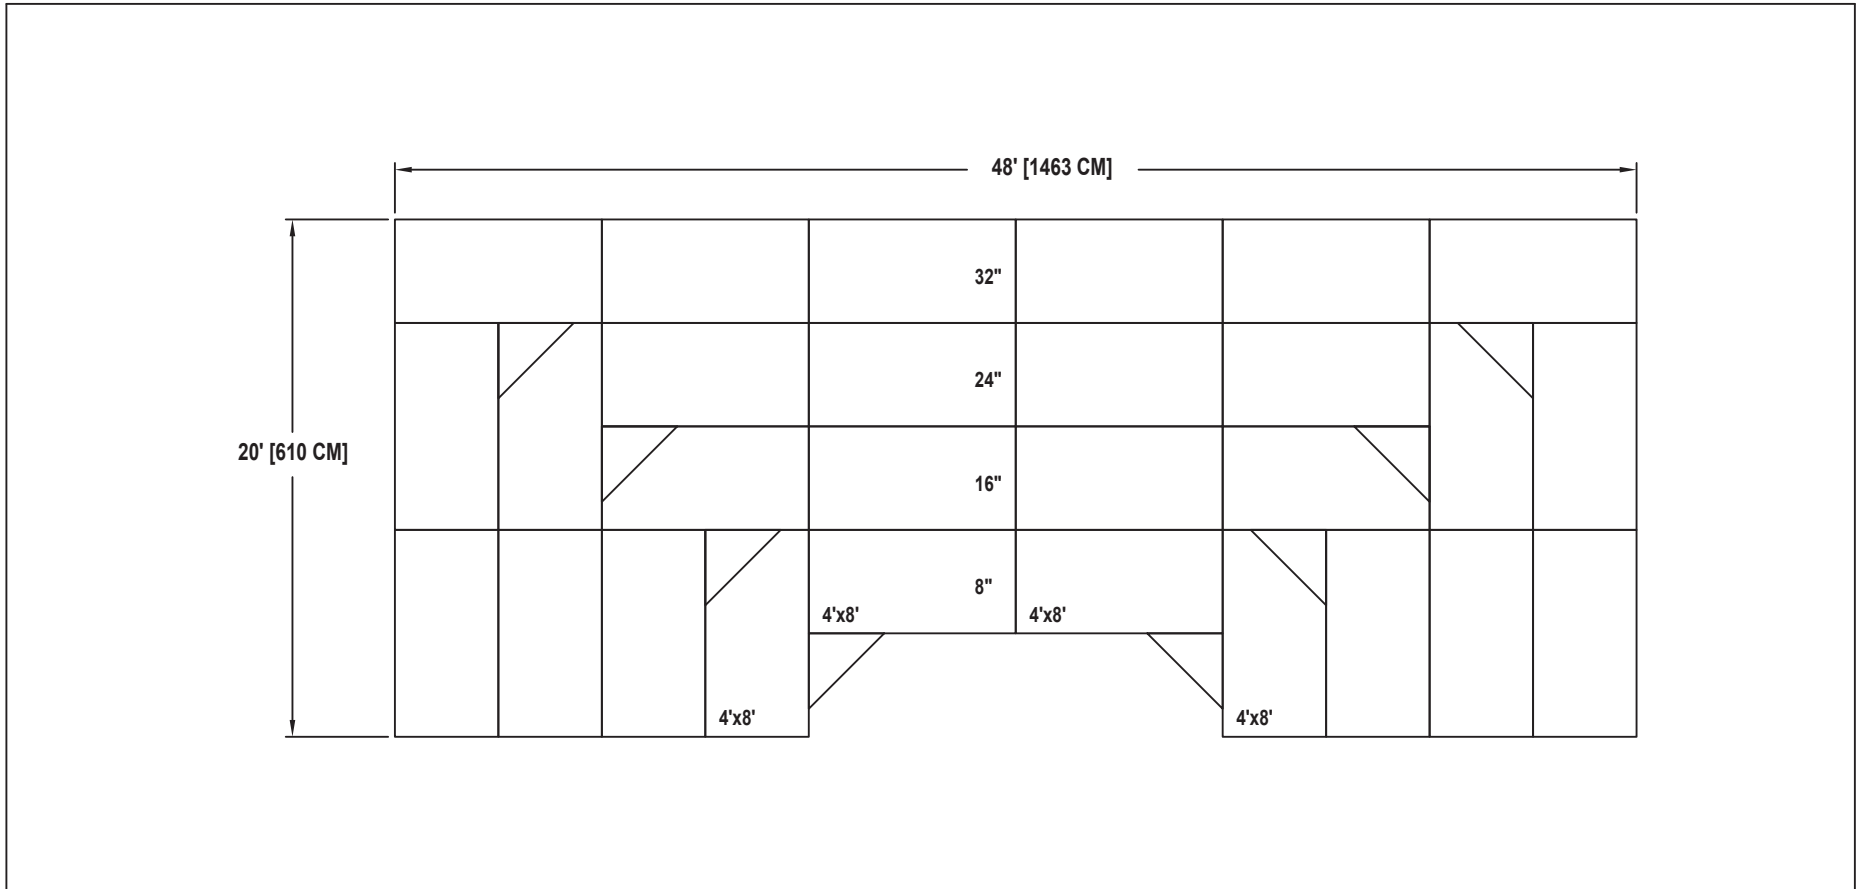

BAND / ORCHESTRA RECTANGULAR RISER SET

NO. 535

SEATING CAPACITY IS 84 WITHOUT USING THE FLOOR.
SEATING CAPACITY IS 90 WITH A ROW ON THE FLOOR.
SEATING CAPACITY IS BASED ON 32" CHAIR SPACING.

Drawing 100A310_A
Sheet 24 of 26

MUSIC EDUCATION AND PERFORMING ARTS

Owatonna Office: Phone 800.4WENGER (493-6437) Worldwide +1.507.455.4100 | Parts & Service 800.887.7145 | wengercorp.com | 555 Park Drive, PO Box 448 | Owatonna | MN 55060-0448

Syracuse Office: Phone 800.836.1885 Worldwide +1.315.451.3440 | jrclancy.com | 7041 Interstate Island Road | Syracuse | NY 13209-9713

ATHLETICS Phone 800.493.6437 | gearboss.com | 555 Park Drive, PO Box 448 | Owatonna | MN 55060-0448