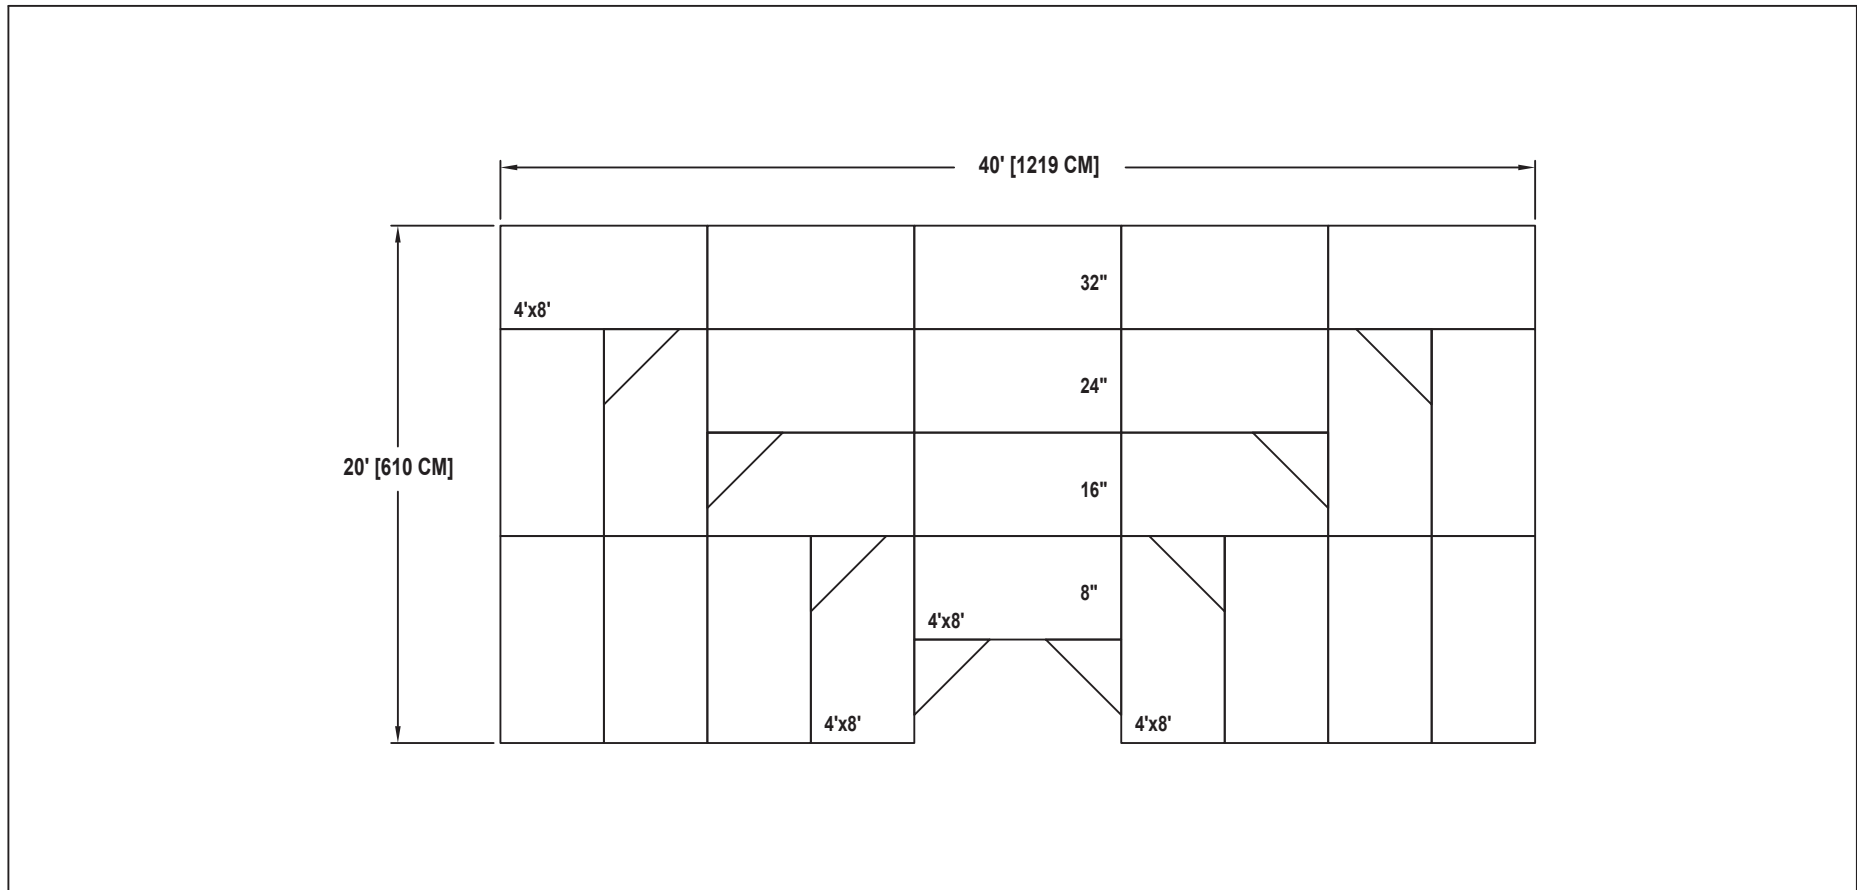

BAND / ORCHESTRA RECTANGULAR RISER SET

NO. 505

SEATING CAPACITY IS 72 WITHOUT USING THE FLOOR.
SEATING CAPACITY IS 75 WITH A ROW ON THE FLOOR.
SEATING CAPACITY IS BASED ON 32" CHAIR SPACING.

Drawing 100A310_A
Sheet 21 of 26

MUSIC EDUCATION AND PERFORMING ARTS

Owatonna Office: Phone 800.4WENGER (493-6437) Worldwide +1.507.455.4100 | Parts & Service 800.887.7145 | wengercorp.com | 555 Park Drive, PO Box 448 | Owatonna | MN 55060-0448

Syracuse Office: Phone 800.836.1885 Worldwide +1.315.451.3440 | jrclancy.com | 7041 Interstate Island Road | Syracuse | NY 13209-9713

ATHLETICS Phone 800.493.6437 | gearboss.com | 555 Park Drive, PO Box 448 | Owatonna | MN 55060-0448