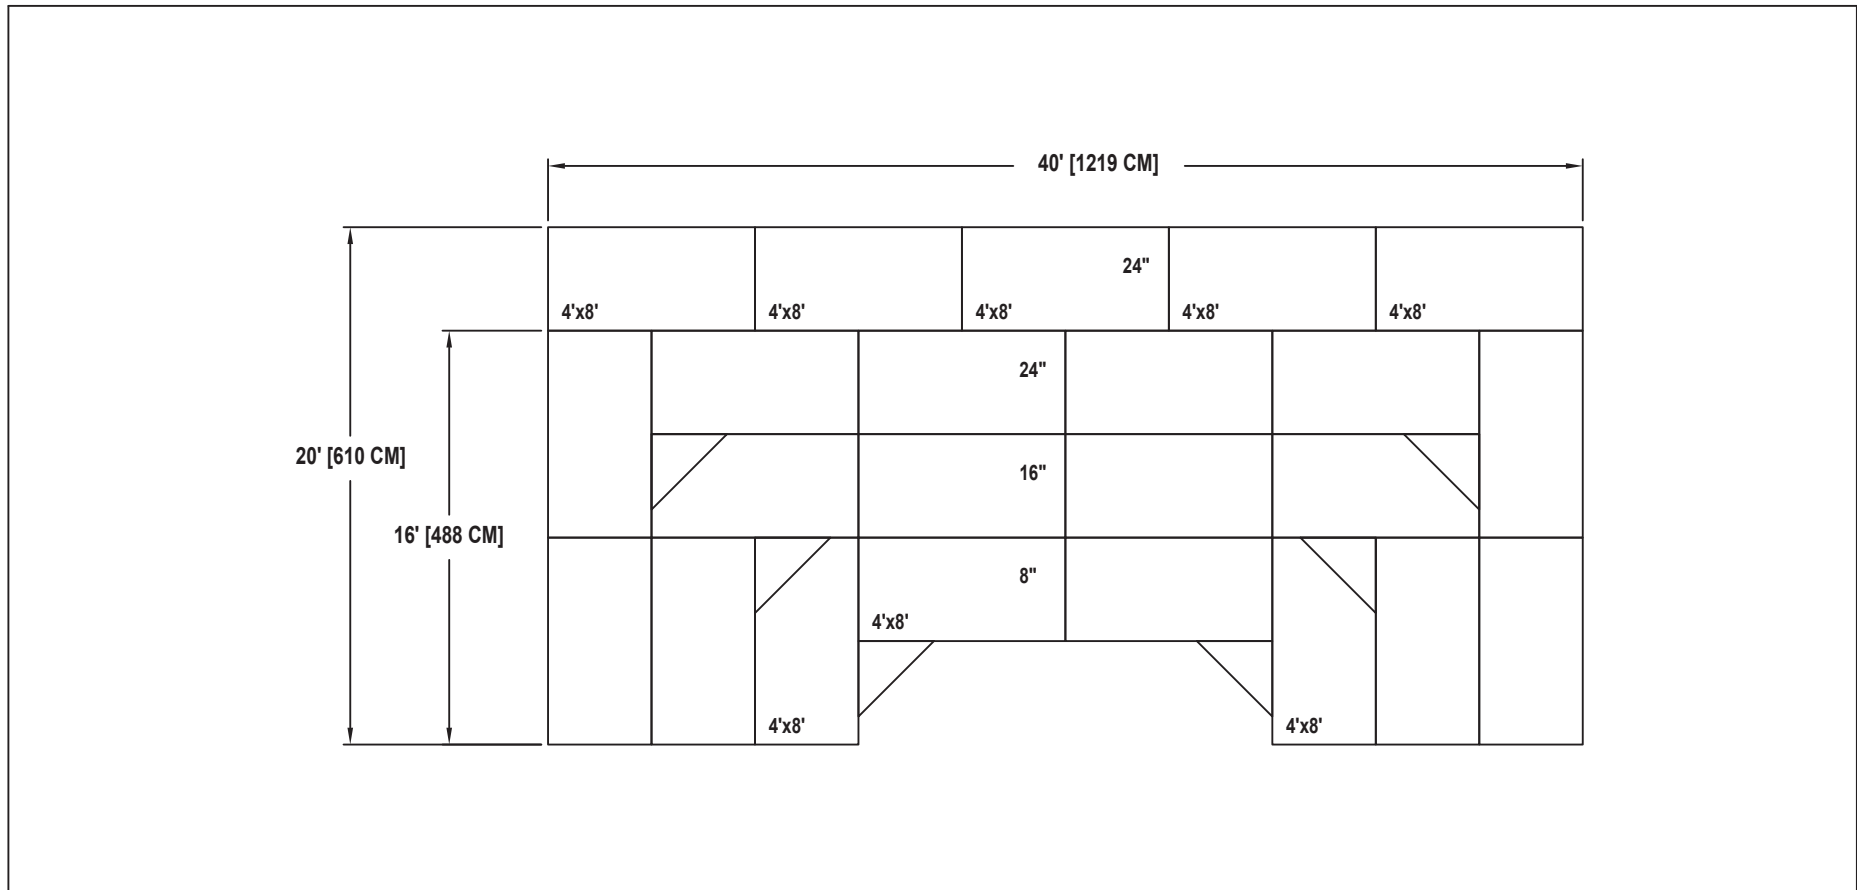

BAND / ORCHESTRA RECTANGULAR RISER SET NO. 185 WITH NO. 14 EXTENSION

SEATING CAPACITY NOT USING THE FLOOR, 54 (SEATS 64 WITH EXTENSION).
SEATING CAPACITY WITH ONE ROW ON THE FLOOR, 60 (SEATS 70 WITH EXTENSION).
SEATING CAPACITY IS BASED ON 32" CHAIR SPACING.

Drawing 100A310_A
Sheet 9 of 26

MUSIC EDUCATION AND PERFORMING ARTS

Owatonna Office: Phone 800.4WENGER (493-6437) Worldwide +1.507.455.4100 | Parts & Service 800.887.7145 | wengercorp.com | 555 Park Drive, PO Box 448 | Owatonna | MN 55060-0448

Syracuse Office: Phone 800.836.1885 Worldwide +1.315.451.3440 | jrclancy.com | 7041 Interstate Island Road | Syracuse | NY 13209-9713

ATHLETICS Phone 800.493.6437 | gearboss.com | 555 Park Drive, PO Box 448 | Owatonna | MN 55060-0448