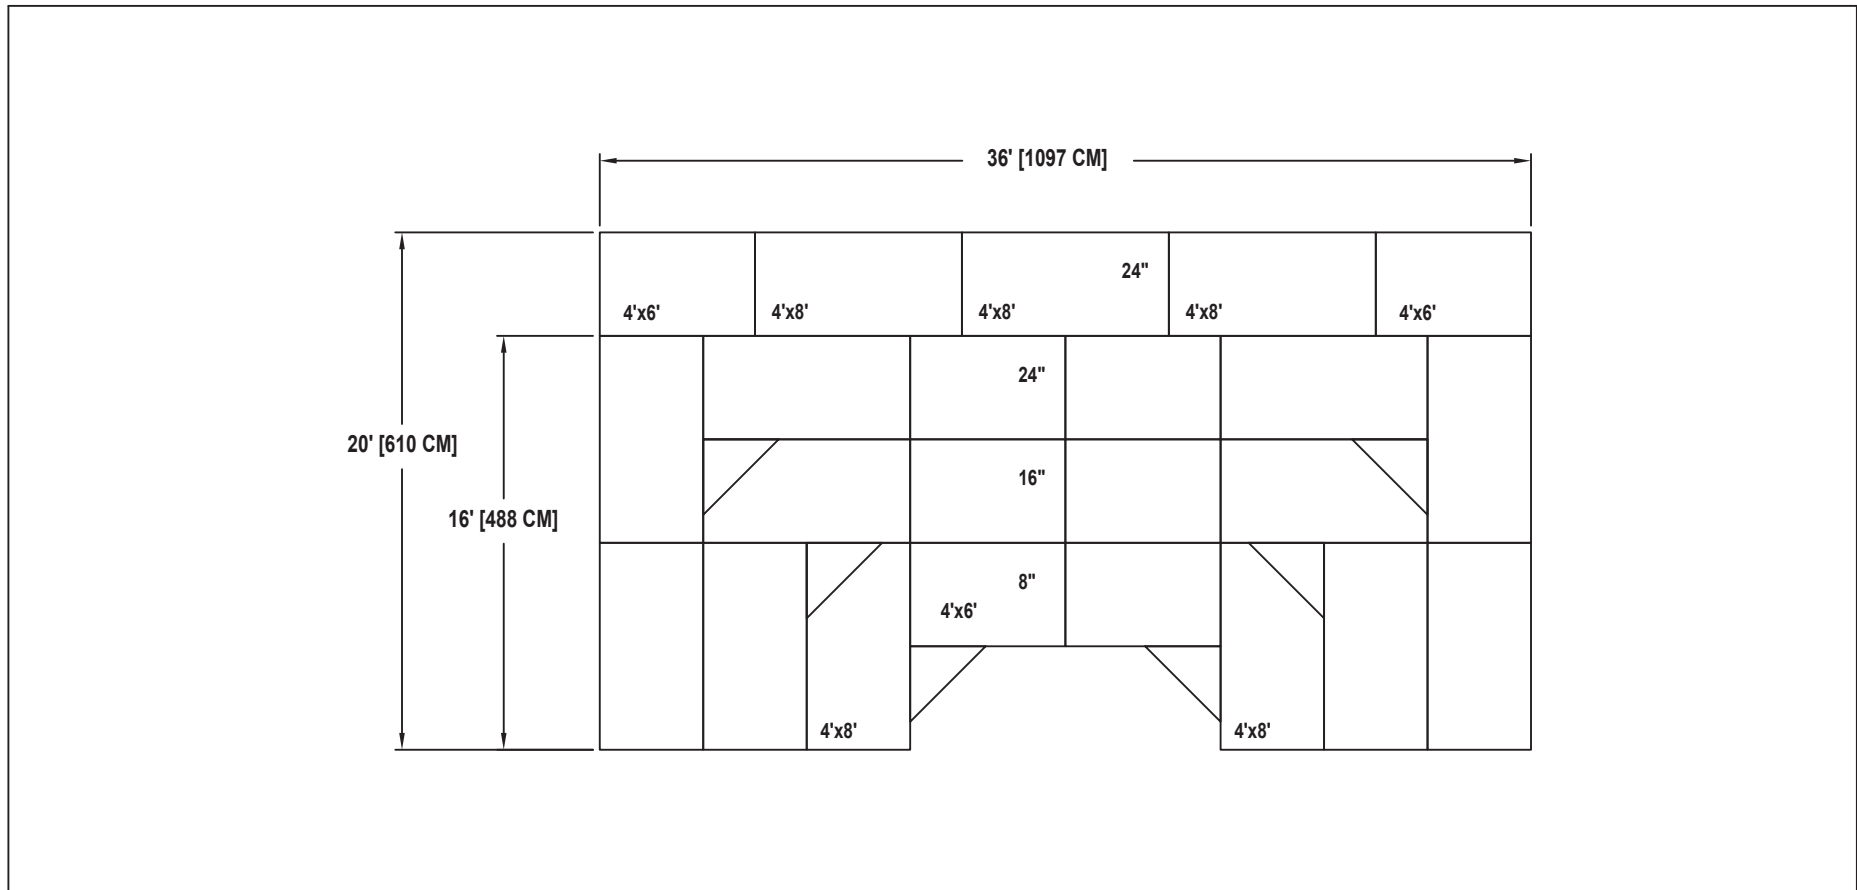

BAND / ORCHESTRA RECTANGULAR RISER SET NO. 155 WITH NO.13 EXTENSION

SEATING CAPACITY NOT USING THE FLOOR, 48 (SEATS 56 WITH EXTENSION).
SEATING CAPACITY WITH ONE ROW ON THE FLOOR, 52 (SEATS 60 WITH EXTENSION).
SEATING CAPACITY IS BASED ON 32" CHAIR SPACING.

Drawing 100A310_A
Sheet 6 of 26

MUSIC EDUCATION AND PERFORMING ARTS

Owatonna Office: Phone 800.4WENGER (493-6437) Worldwide +1.507.455.4100 | Parts & Service 800.887.7145 | wengercorp.com | 555 Park Drive, PO Box 448 | Owatonna | MN 55060-0448

Syracuse Office: Phone 800.836.1885 Worldwide +1.315.451.3440 | jrclancy.com | 7041 Interstate Island Road | Syracuse | NY 13209-9713

ATHLETICS Phone 800.493.6437 | gearboss.com | 555 Park Drive, PO Box 448 | Owatonna | MN 55060-0448