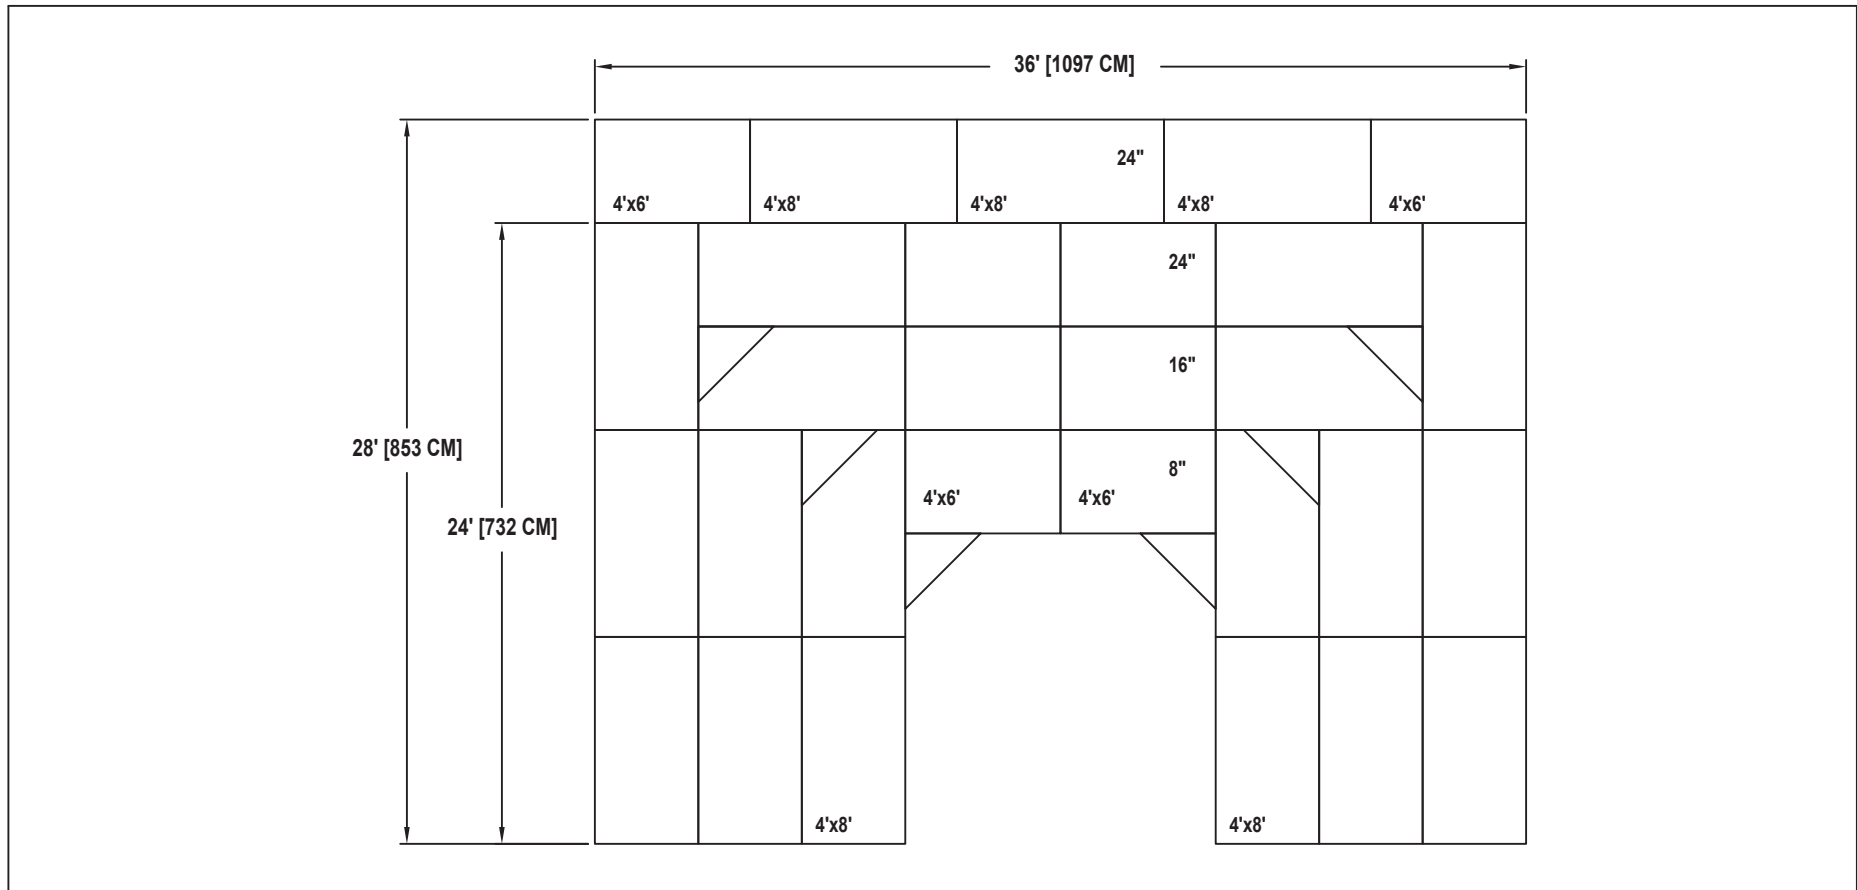

BAND / ORCHESTRA RECTANGULAR RISER SET

NO. 175 NO. 13 EXTENSION

SEATING CAPACITY NOT USING THE FLOOR, 66 (SEATS 74 WITH EXTENSION).
SEATING CAPACITY WITH ONE ROW ON THE FLOOR, 76 (SEATS 84 WITH EXTENSION).
SEATING CAPACITY IS BASED ON 32" CHAIR SPACING.

Drawing 100A310_A
Sheet 8 of 26

MUSIC EDUCATION AND PERFORMING ARTS

Owatonna Office: Phone 800.4WENGER (493-6437) Worldwide +1.507.455.4100 | Parts & Service 800.887.7145 | wengercorp.com | 555 Park Drive, PO Box 448 | Owatonna | MN 55060-0448

Syracuse Office: Phone 800.836.1885 Worldwide +1.315.451.3440 | jrclancy.com | 7041 Interstate Island Road | Syracuse | NY 13209-9713

ATHLETICS Phone 800.493.6437 | gearboss.com | 555 Park Drive, PO Box 448 | Owatonna | MN 55060-0448