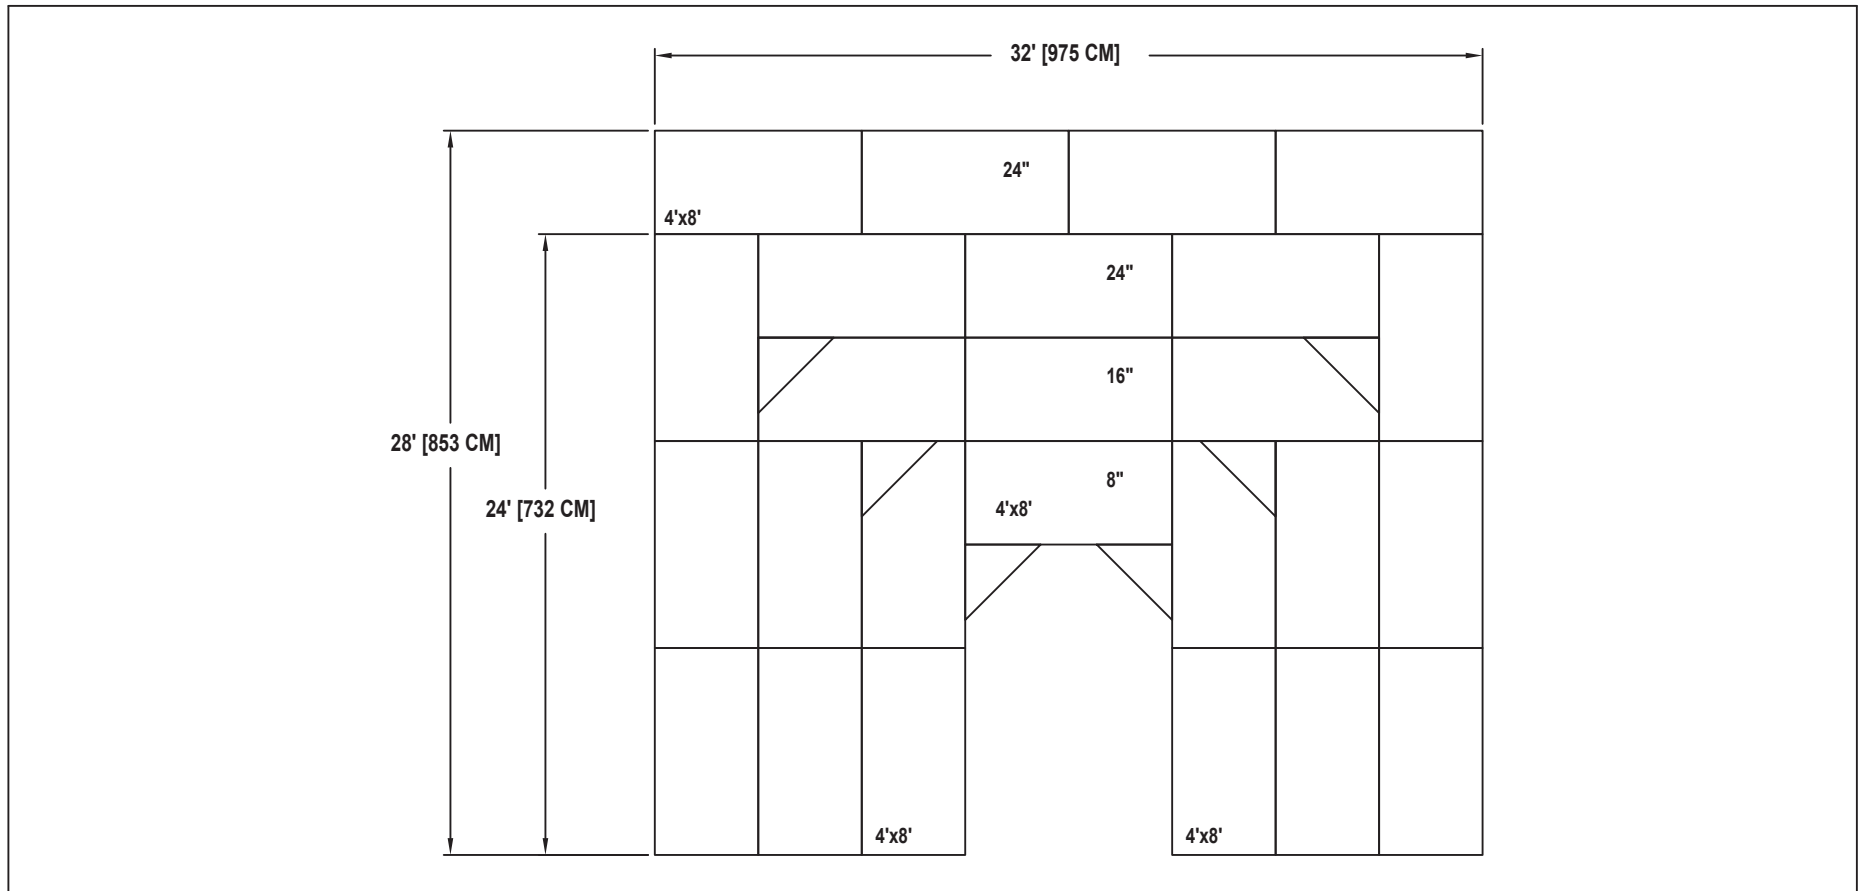

BAND / ORCHESTRA RECTANGULAR RISER SET NO. 145 WITH NO. 12 EXTENSION

SEATING CAPACITY NOT USING THE FLOOR, 63 (SEATS 71 WITH EXTENSION).
SEATING CAPACITY WITH ONE ROW ON THE FLOOR, 72 (SEATS 80 WITH EXTENSION).
SEATING CAPACITY IS BASED ON 32" CHAIR SPACING.

Drawing 100A310_A
Sheet 5 of 26

MUSIC EDUCATION AND PERFORMING ARTS

Owatonna Office: Phone 800.4WENGER (493-6437) Worldwide +1.507.455.4100 | Parts & Service 800.887.7145 | wengercorp.com | 555 Park Drive, PO Box 448 | Owatonna | MN 55060-0448

Syracuse Office: Phone 800.836.1885 Worldwide +1.315.451.3440 | jrclancy.com | 7041 Interstate Island Road | Syracuse | NY 13209-9713

ATHLETICS Phone 800.493.6437 | gearboss.com | 555 Park Drive, PO Box 448 | Owatonna | MN 55060-0448