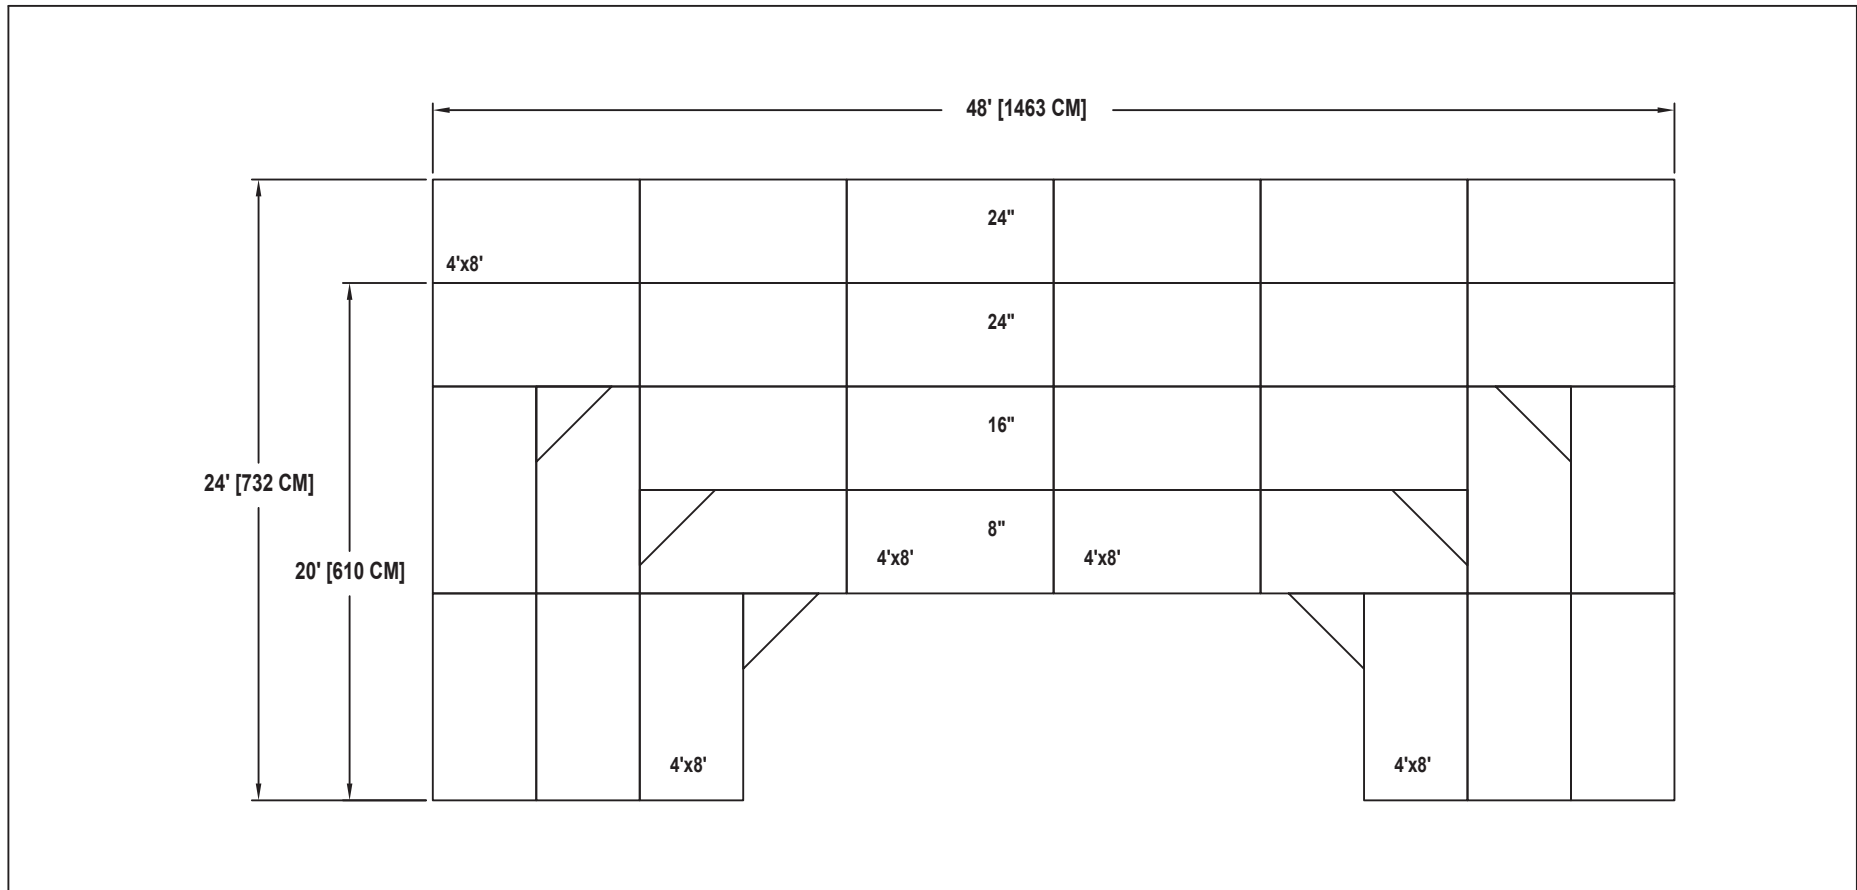

# BAND / ORCHESTRA RECTANGULAR RISER SET NO. 255 WITH NO. 16 EXTENSION

SEATING CAPACITY NOT USING THE FLOOR, 72 (SEATS 84 WITH EXTENSION).  
SEATING CAPACITY WITH ONE ROW ON THE FLOOR, 84 (SEATS 96 WITH EXTENSION).  
SEATING CAPACITY IS BASED ON 32" CHAIR SPACING.