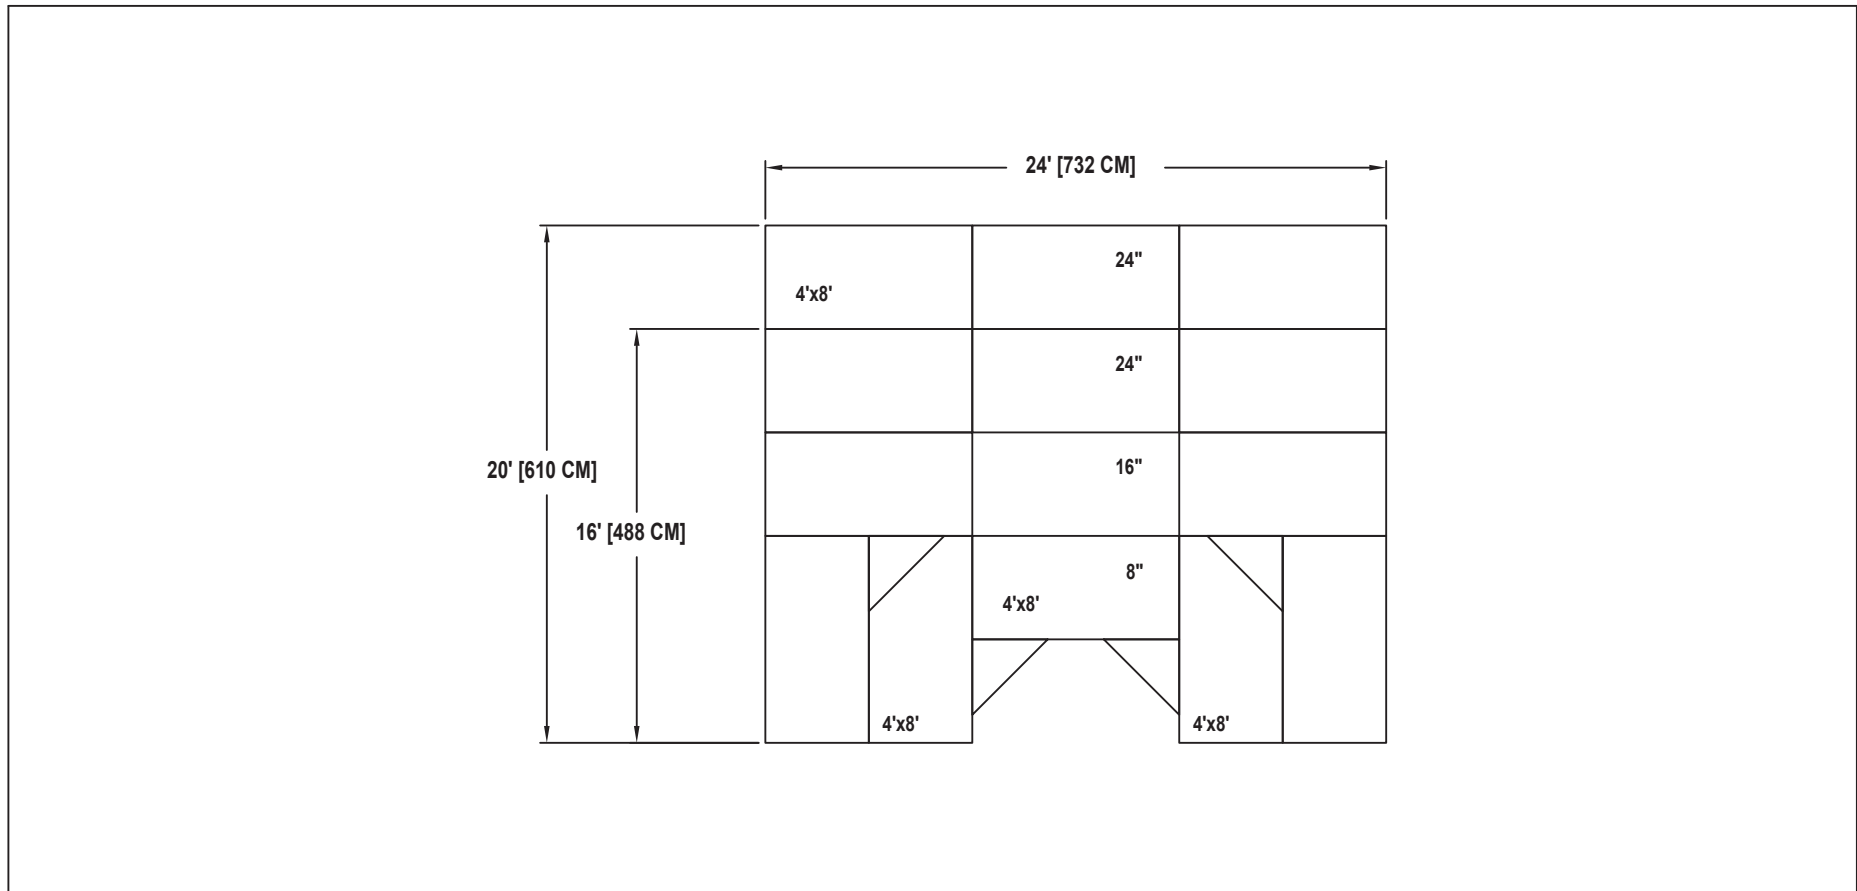

# BAND / ORCHESTRA RECTANGULAR RISER SET NO. 105 WITH NO.10 EXTENSION

SEATING CAPACITY NOT USING THE FLOOR, 33 (SEATS 39 WITH EXTENSION).  
SEATING CAPACITY WITH ONE ROW ON THE FLOOR, 36 (SEATS 42 WITH EXTENSION).  
SEATING CAPACITY IS BASED ON 32" CHAIR SPACING.