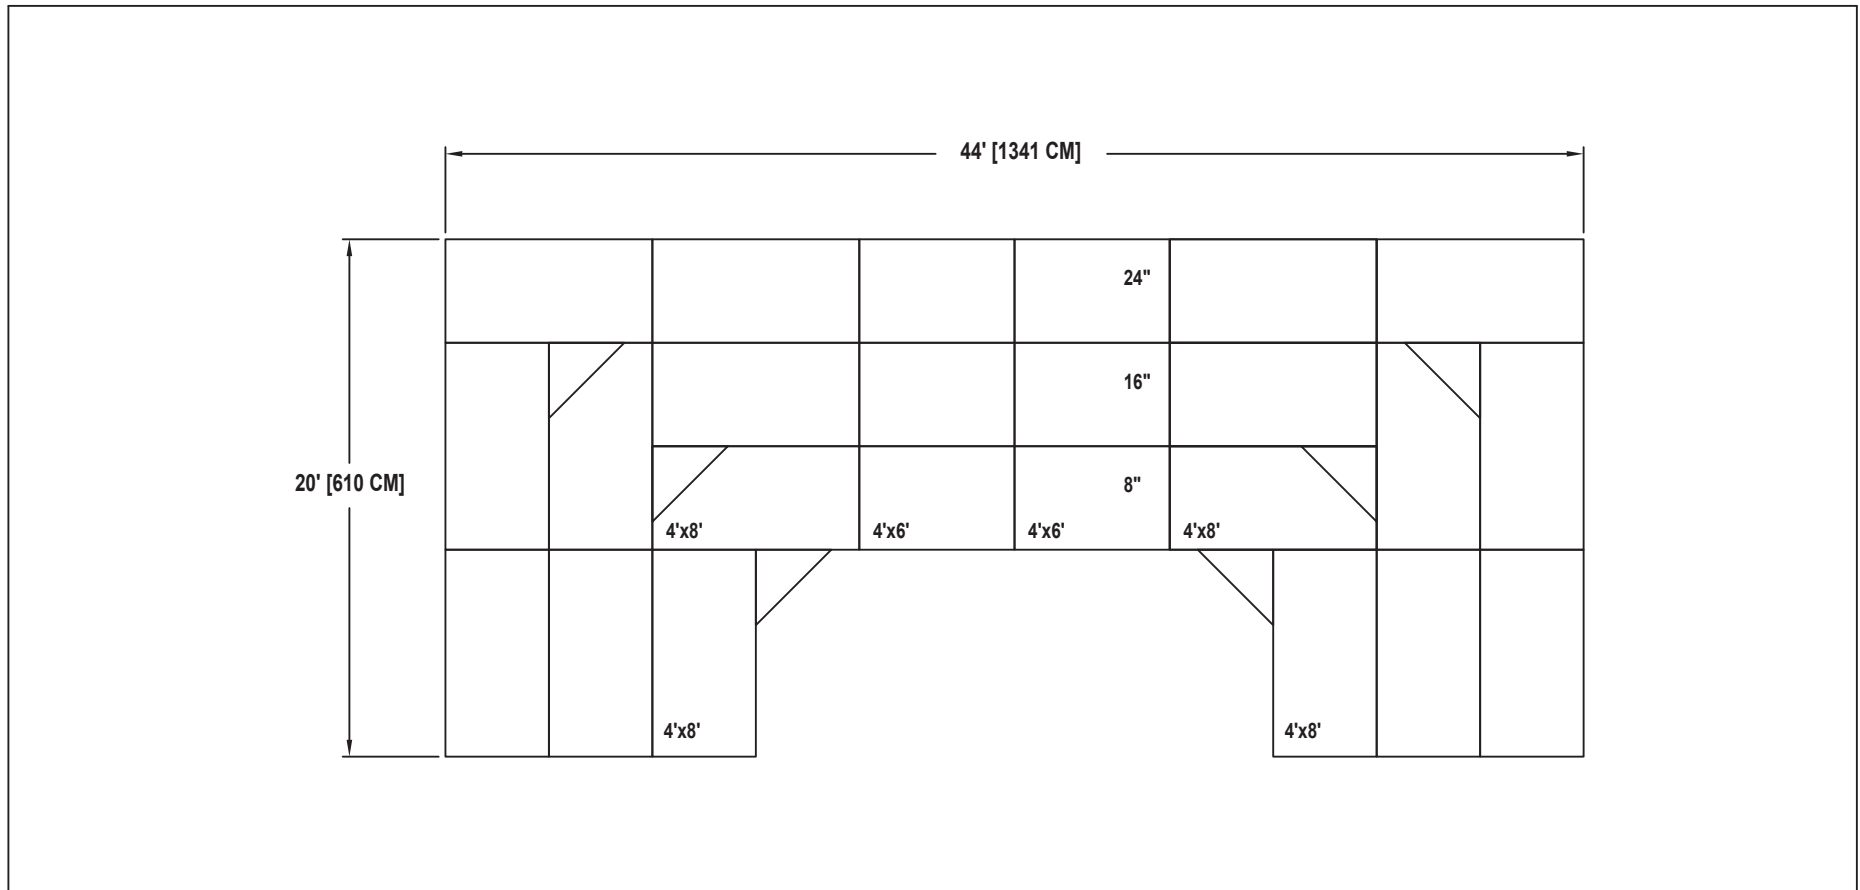

BAND / ORCHESTRA RECTANGULAR RISER SET

NO. 225

SEATING CAPACITY IS 66 WITHOUT USING THE FLOOR.
SEATING CAPACITY IS 76 WITH A ROW ON THE FLOOR.
SEATING CAPACITY IS BASED ON 32" CHAIR SPACING.

Wenger®

C O R P O R A T I O N

Wenger®

JRCLANCY

GEARBOSS®

Drawing 100A310_A
Sheet 13 of 26

MUSIC EDUCATION AND PERFORMING ARTS

Owatonna Office: Phone 800.4WENGER (493-6437) Worldwide +1.507.455.4100 | Parts & Service 800.887.7145 | wengercorp.com | 555 Park Drive, PO Box 448 | Owatonna | MN 55060-0448

Syracuse Office: Phone 800.836.1885 Worldwide +1.315.451.3440 | jrclancy.com | 7041 Interstate Island Road | Syracuse | NY 13209-9713

ATHLETICS Phone 800.493.6437 | gearboss.com | 555 Park Drive, PO Box 448 | Owatonna | MN 55060-0448