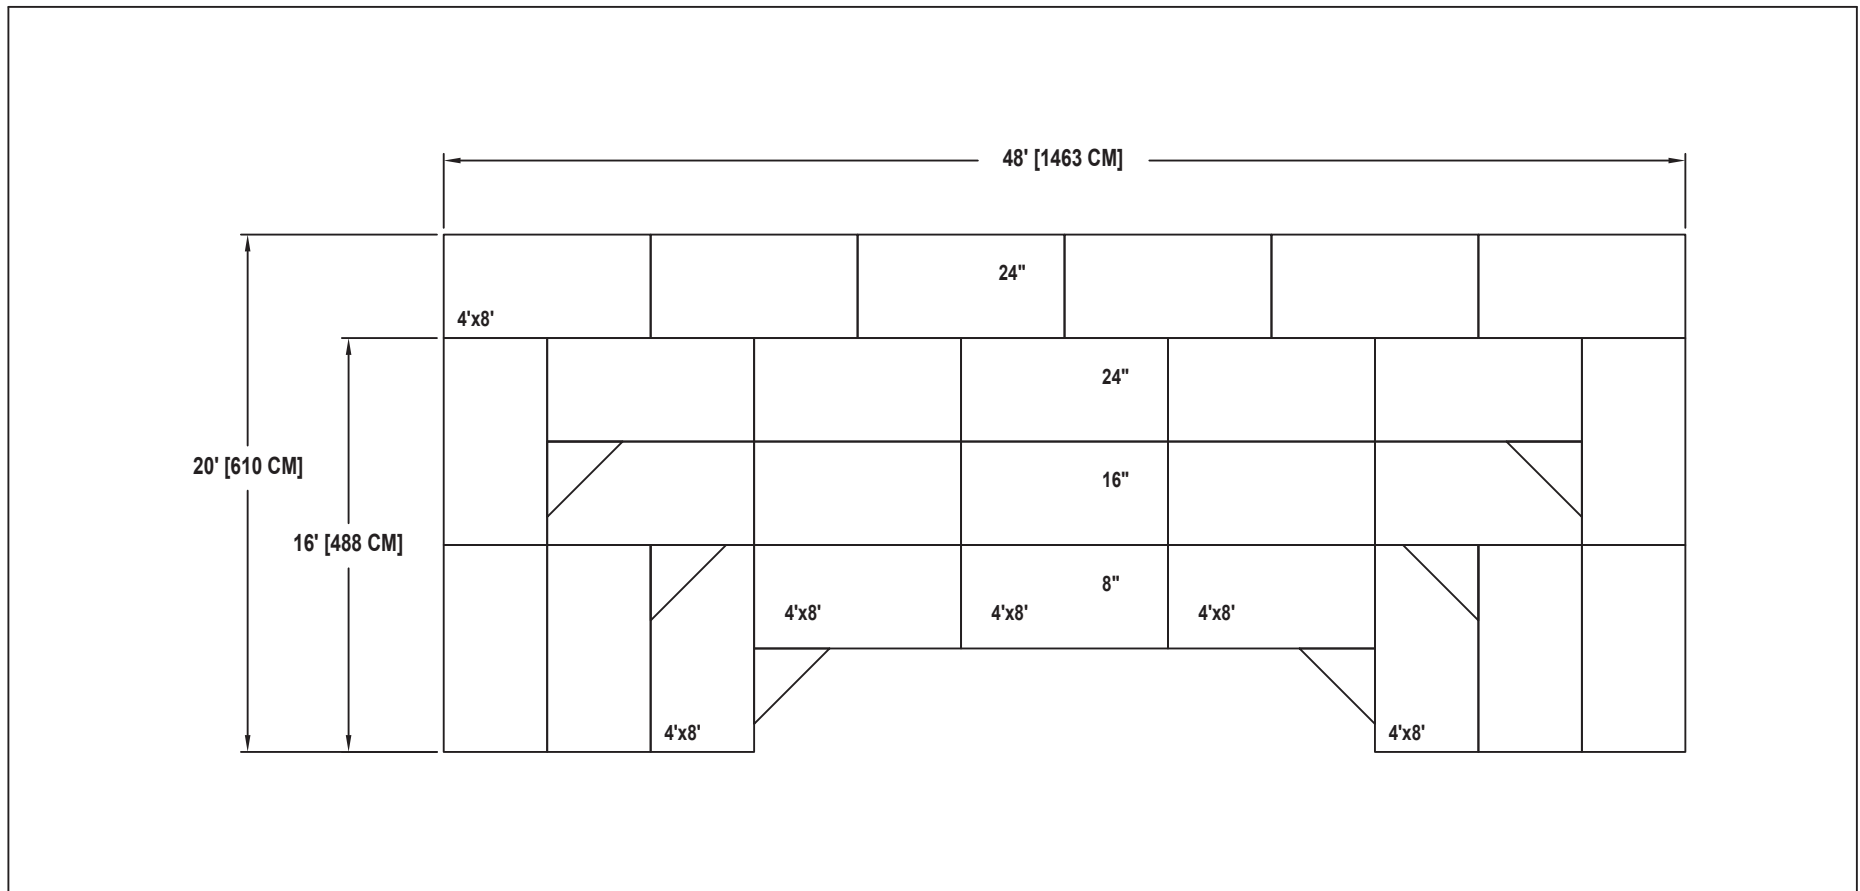

BAND / ORCHESTRA RECTANGULAR RISER SET NO. 245 WITH NO. 16 EXTENSION

SEATING CAPACITY NOT USING THE FLOOR, 63 (SEATS 85 WITH EXTENSION).
SEATING CAPACITY WITH ONE ROW ON THE FLOOR, 72 (SEATS 94 WITH EXTENSION).
SEATING CAPACITY IS BASED ON 32" CHAIR SPACING.

Drawing 100A310_A
Sheet 15 of 26

MUSIC EDUCATION AND PERFORMING ARTS

Owatonna Office: Phone 800.4WENGER (493-6437) Worldwide +1.507.455.4100 | Parts & Service 800.887.7145 | wengercorp.com | 555 Park Drive, PO Box 448 | Owatonna | MN 55060-0448

Syracuse Office: Phone 800.836.1885 Worldwide +1.315.451.3440 | jrclancy.com | 7041 Interstate Island Road | Syracuse | NY 13209-9713

ATHLETICS Phone 800.493.6437 | gearboss.com | 555 Park Drive, PO Box 448 | Owatonna | MN 55060-0448