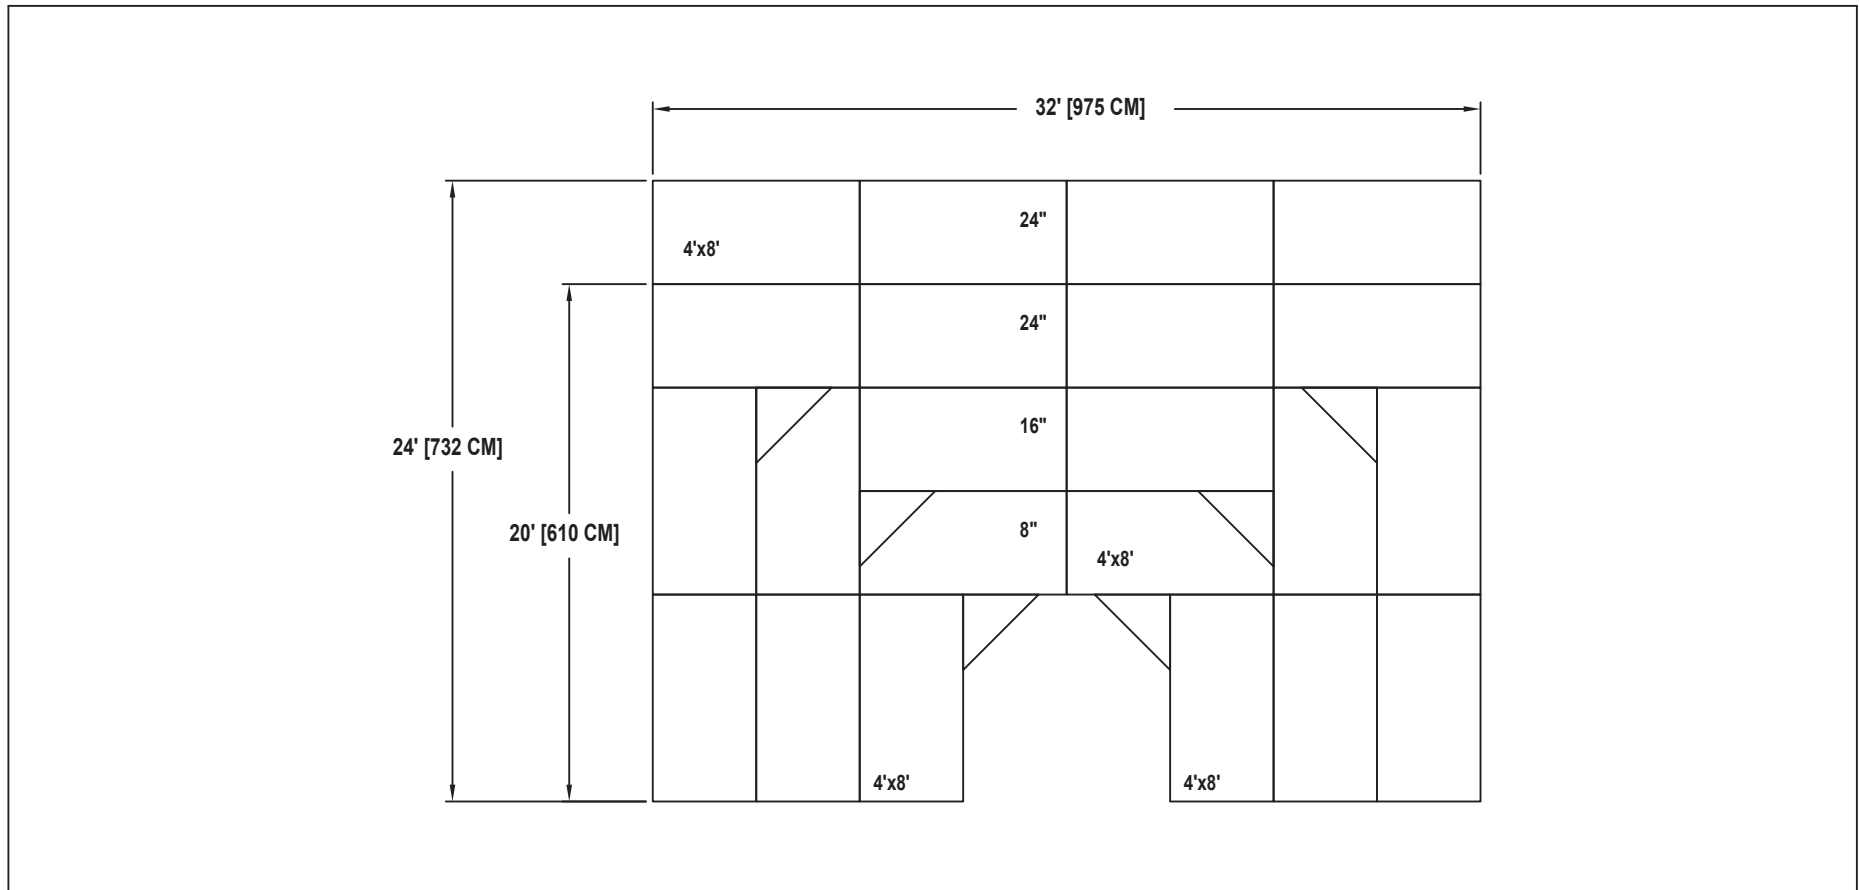

BAND / ORCHESTRA RECTANGULAR RISER SET NO. 135 WITH NO. 12 EXTENSION

SEATING CAPACITY NOT USING THE FLOOR, 54 (SEATS 62 WITH EXTENSION).
SEATING CAPACITY WITH ONE ROW ON THE FLOOR, 61 (SEATS 69 WITH EXTENSION).
SEATING CAPACITY IS BASED ON 32" CHAIR SPACING.

Drawing 100A310_A
Sheet 4 of 26

MUSIC EDUCATION AND PERFORMING ARTS

Owatonna Office: Phone 800.4WENGER (493-6437) Worldwide +1.507.455.4100 | Parts & Service 800.887.7145 | wengercorp.com | 555 Park Drive, PO Box 448 | Owatonna | MN 55060-0448

Syracuse Office: Phone 800.836.1885 Worldwide +1.315.451.3440 | jrclancy.com | 7041 Interstate Island Road | Syracuse | NY 13209-9713

ATHLETICS Phone 800.493.6437 | gearboss.com | 555 Park Drive, PO Box 448 | Owatonna | MN 55060-0448