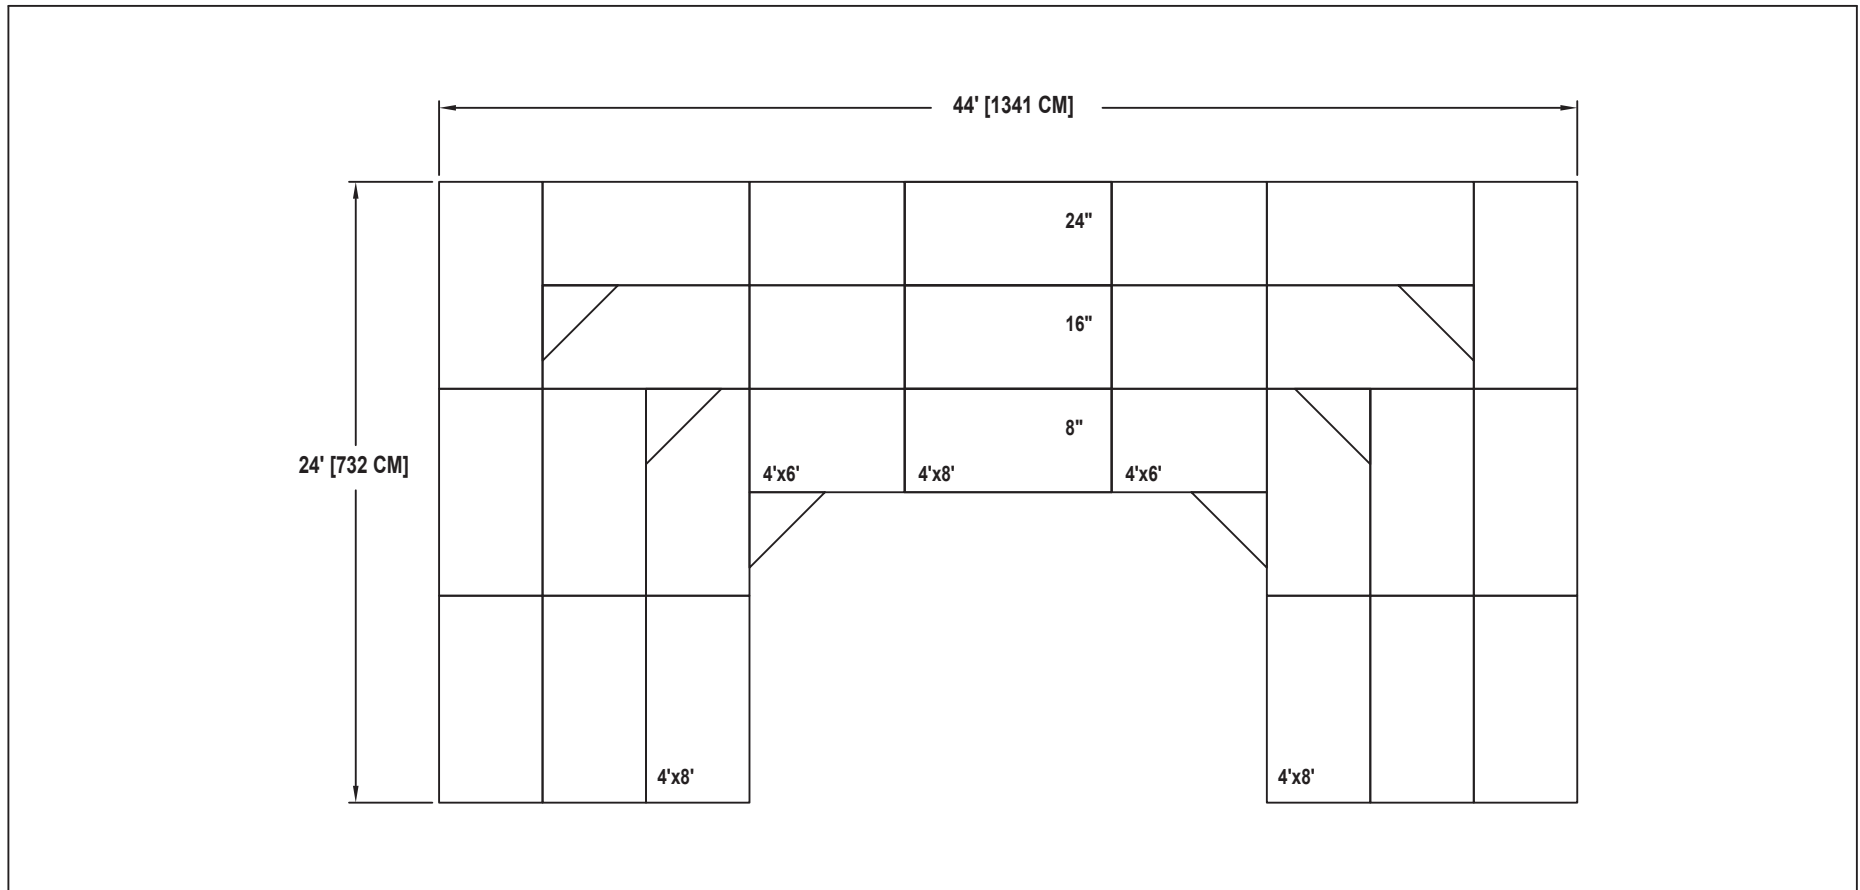

BAND / ORCHESTRA RECTANGULAR RISER SET

NO. 235

SEATING CAPACITY IS 75 WITHOUT USING THE FLOOR.
SEATING CAPACITY IS 88 WITH A ROW ON THE FLOOR.
SEATING CAPACITY IS BASED ON 32" CHAIR SPACING.

Wenger®

C O R P O R A T I O N

Wenger®

JRCLANCY

GEARBOSS®

Drawing 100A310_A
Sheet 14 of 26

MUSIC EDUCATION AND PERFORMING ARTS

Owatonna Office: Phone 800.4WENGER (493-6437) Worldwide +1.507.455.4100 | Parts & Service 800.887.7145 | wengercorp.com | 555 Park Drive, PO Box 448 | Owatonna | MN 55060-0448

Syracuse Office: Phone 800.836.1885 Worldwide +1.315.451.3440 | jrclancy.com | 7041 Interstate Island Road | Syracuse | NY 13209-9713

ATHLETICS Phone 800.493.6437 | gearboss.com | 555 Park Drive, PO Box 448 | Owatonna | MN 55060-0448