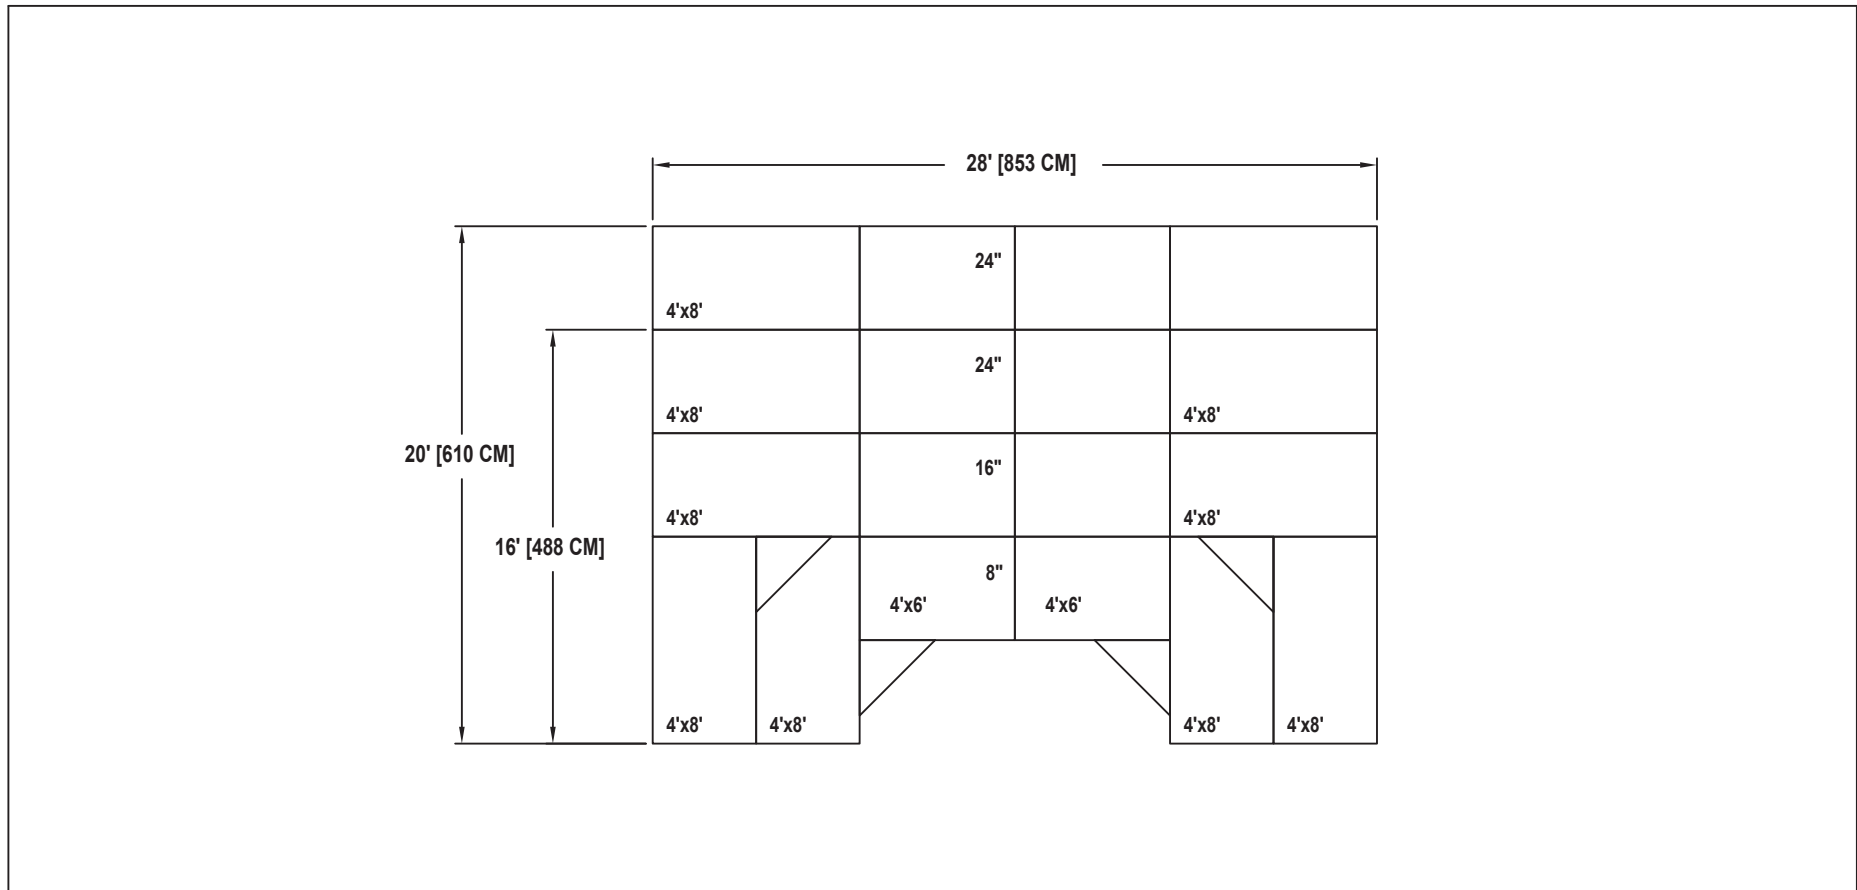

BAND / ORCHESTRA RECTANGULAR RISER SET NO. 115 WITH NO. 11 EXTENSION

SEATING CAPACITY NOT USING THE FLOOR, 36 (SEATS 42 WITH EXTENSION).
SEATING CAPACITY WITH ONE ROW ON THE FLOOR, 40 (SEATS 46 WITH EXTENSION).
SEATING CAPACITY IS BASED ON 32" CHAIR SPACING.

Drawing 100A310_A
Sheet 2 of 26

MUSIC EDUCATION AND PERFORMING ARTS

Owatonna Office: Phone 800.4WENGER (493-6437) Worldwide +1.507.455.4100 | Parts & Service 800.887.7145 | wengercorp.com | 555 Park Drive, PO Box 448 | Owatonna | MN 55060-0448

Syracuse Office: Phone 800.836.1885 Worldwide +1.315.451.3440 | jrclancy.com | 7041 Interstate Island Road | Syracuse | NY 13209-9713

ATHLETICS Phone 800.493.6437 | gearboss.com | 555 Park Drive, PO Box 448 | Owatonna | MN 55060-0448