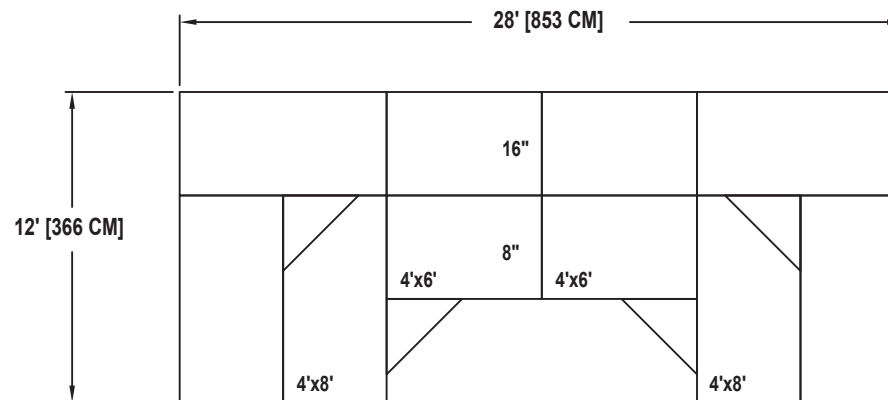

# BAND / ORCHESTRA RECTANGULAR RISER SET

NO. 415

SEATING CAPACITY IS 30 WITHOUT USING THE FLOOR.  
SEATING CAPACITY IS 36 WITH A ROW ON THE FLOOR.  
SEATING CAPACITY IS BASED ON 32" CHAIR SPACING.

**Wenger**<sup>®</sup>  
CORPORATION