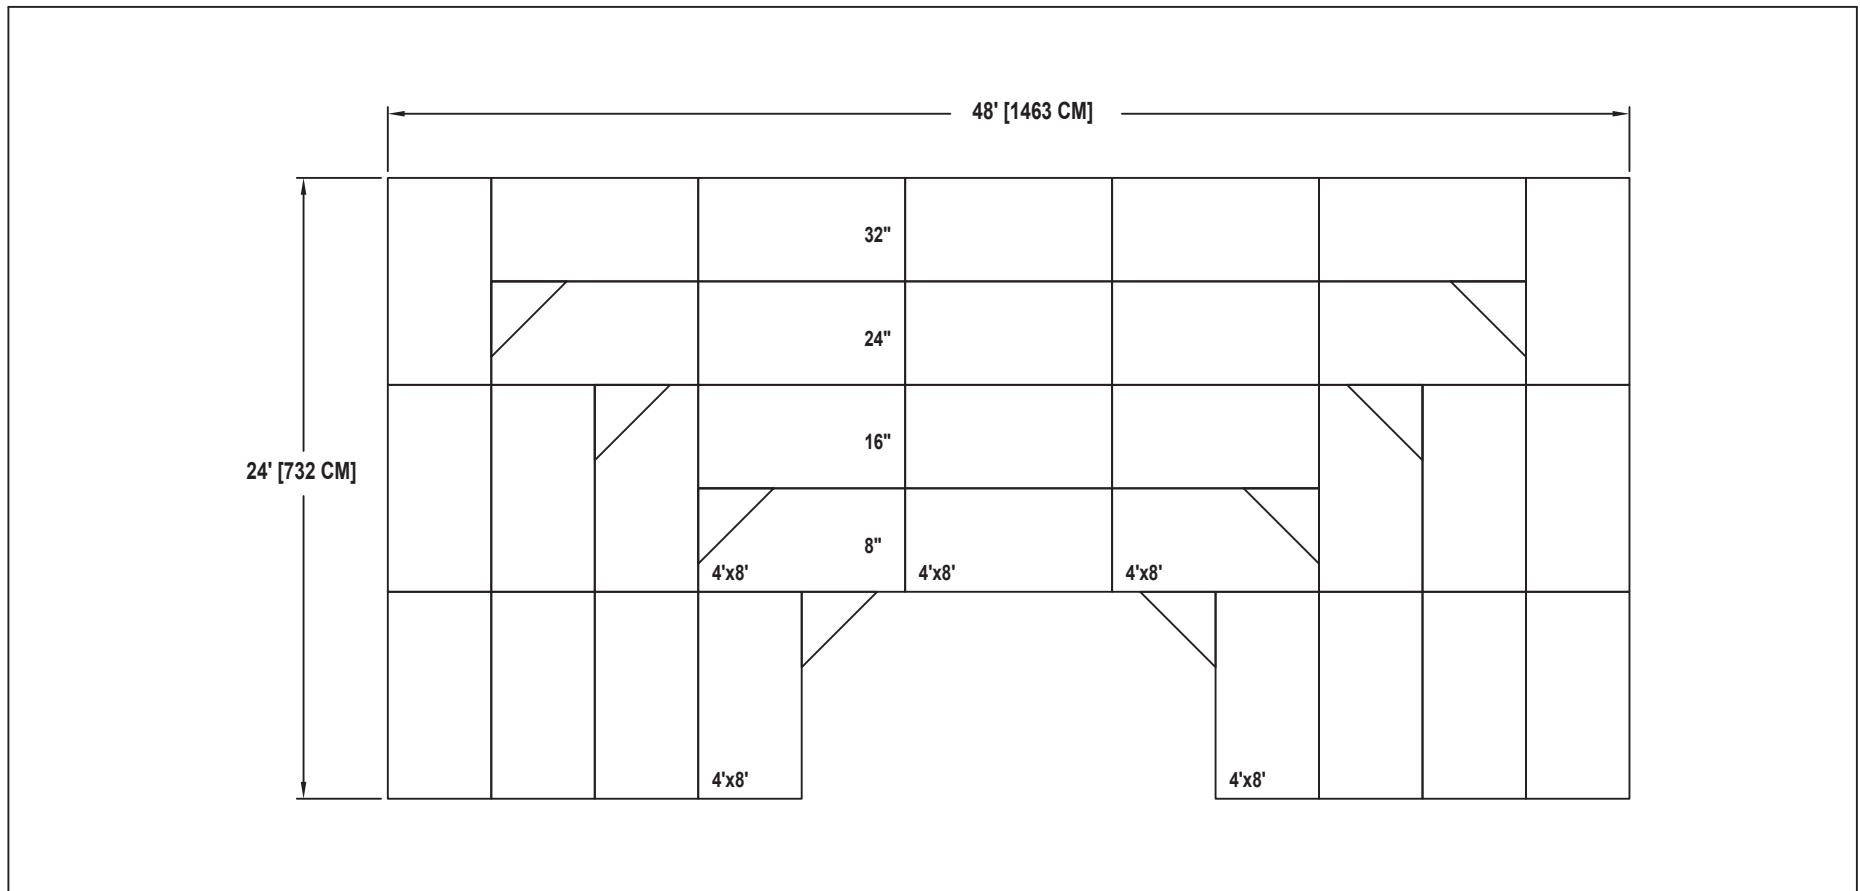

BAND / ORCHESTRA RECTANGULAR RISER SET

NO. 545

SEATING CAPACITY IS 96 WITHOUT USING THE FLOOR.
SEATING CAPACITY IS 105 WITH A ROW ON THE FLOOR.
SEATING CAPACITY IS BASED ON 32" CHAIR SPACING.

Wenger®

C O R P O R A T I O N

Wenger®

JRCLANCY

GEARBOSS®

Drawing 100A310_A
Sheet 25 of 26

MUSIC EDUCATION AND PERFORMING ARTS

Owatonna Office: Phone 800.4WENGER (493-6437) Worldwide +1.507.455.4100 | Parts & Service 800.887.7145 | wengercorp.com | 555 Park Drive, PO Box 448 | Owatonna | MN 55060-0448

Syracuse Office: Phone 800.836.1885 Worldwide +1.315.451.3440 | jrclancy.com | 7041 Interstate Island Road | Syracuse | NY 13209-9713

ATHLETICS Phone 800.493.6437 | gearboss.com | 555 Park Drive, PO Box 448 | Owatonna | MN 55060-0448