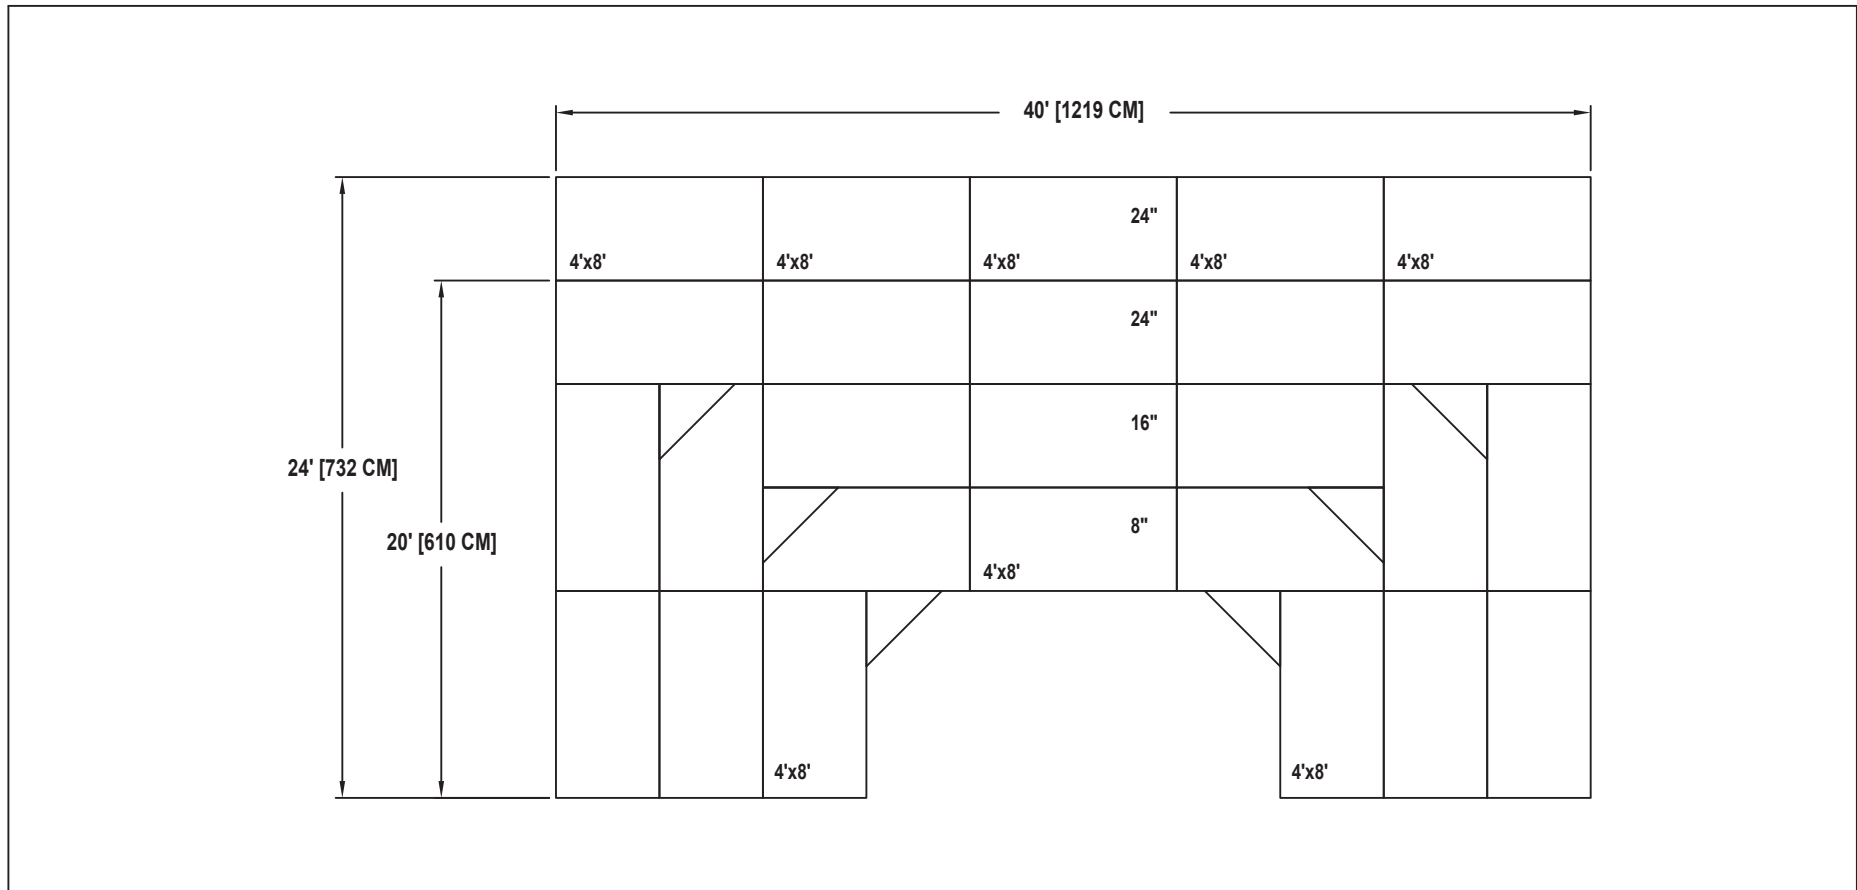

BAND / ORCHESTRA RECTANGULAR RISER SET

NO. 195

SEATING CAPACITY NOT USING THE FLOOR, 63 (SEATS 73 WITH EXTENSION).

SEATING CAPACITY WITH ONE ROW ON THE FLOOR, 72 (SEATS 82 WITH EXTENSION).

SEATING CAPACITY IS BASED ON 32" CHAIR SPACING.

Wenger®

C O R P O R A T I O N

Wenger®

JRCLANCY

GEARBOSS®

Drawing 100A310_A
Sheet 10 of 26

MUSIC EDUCATION AND PERFORMING ARTS

Owatonna Office: Phone 800.4WENGER (493-6437) Worldwide +1.507.455.4100 | Parts & Service 800.887.7145 | wengercorp.com | 555 Park Drive, PO Box 448 | Owatonna | MN 55060-0448

Syracuse Office: Phone 800.836.1885 Worldwide +1.315.451.3440 | jrclancy.com | 7041 Interstate Island Road | Syracuse | NY 13209-9713

ATHLETICS Phone 800.493.6437 | gearboss.com | 555 Park Drive, PO Box 448 | Owatonna | MN 55060-0448