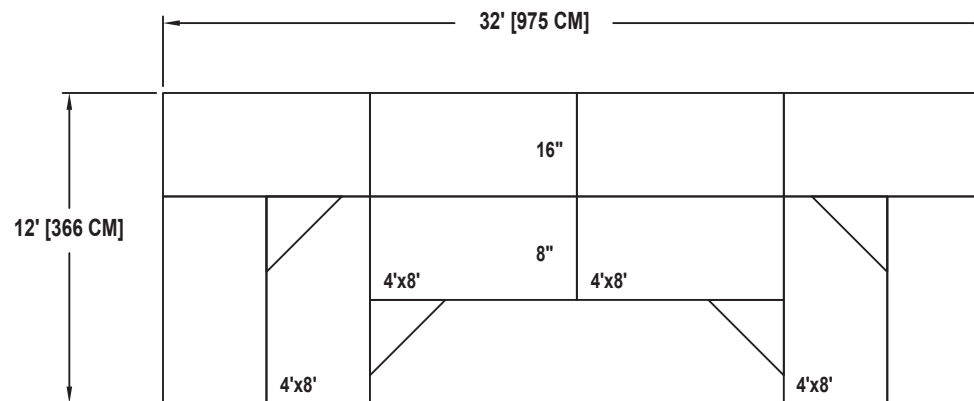

# BAND / ORCHESTRA RECTANGULAR RISER SET

NO. 425

SEATING CAPACITY IS 30 WITHOUT USING THE FLOOR.

SEATING CAPACITY IS 36 WITH A ROW ON THE FLOOR.

SEATING CAPACITY IS BASED ON 32" CHAIR SPACING.

Wenger®

C O R P O R A T I O N