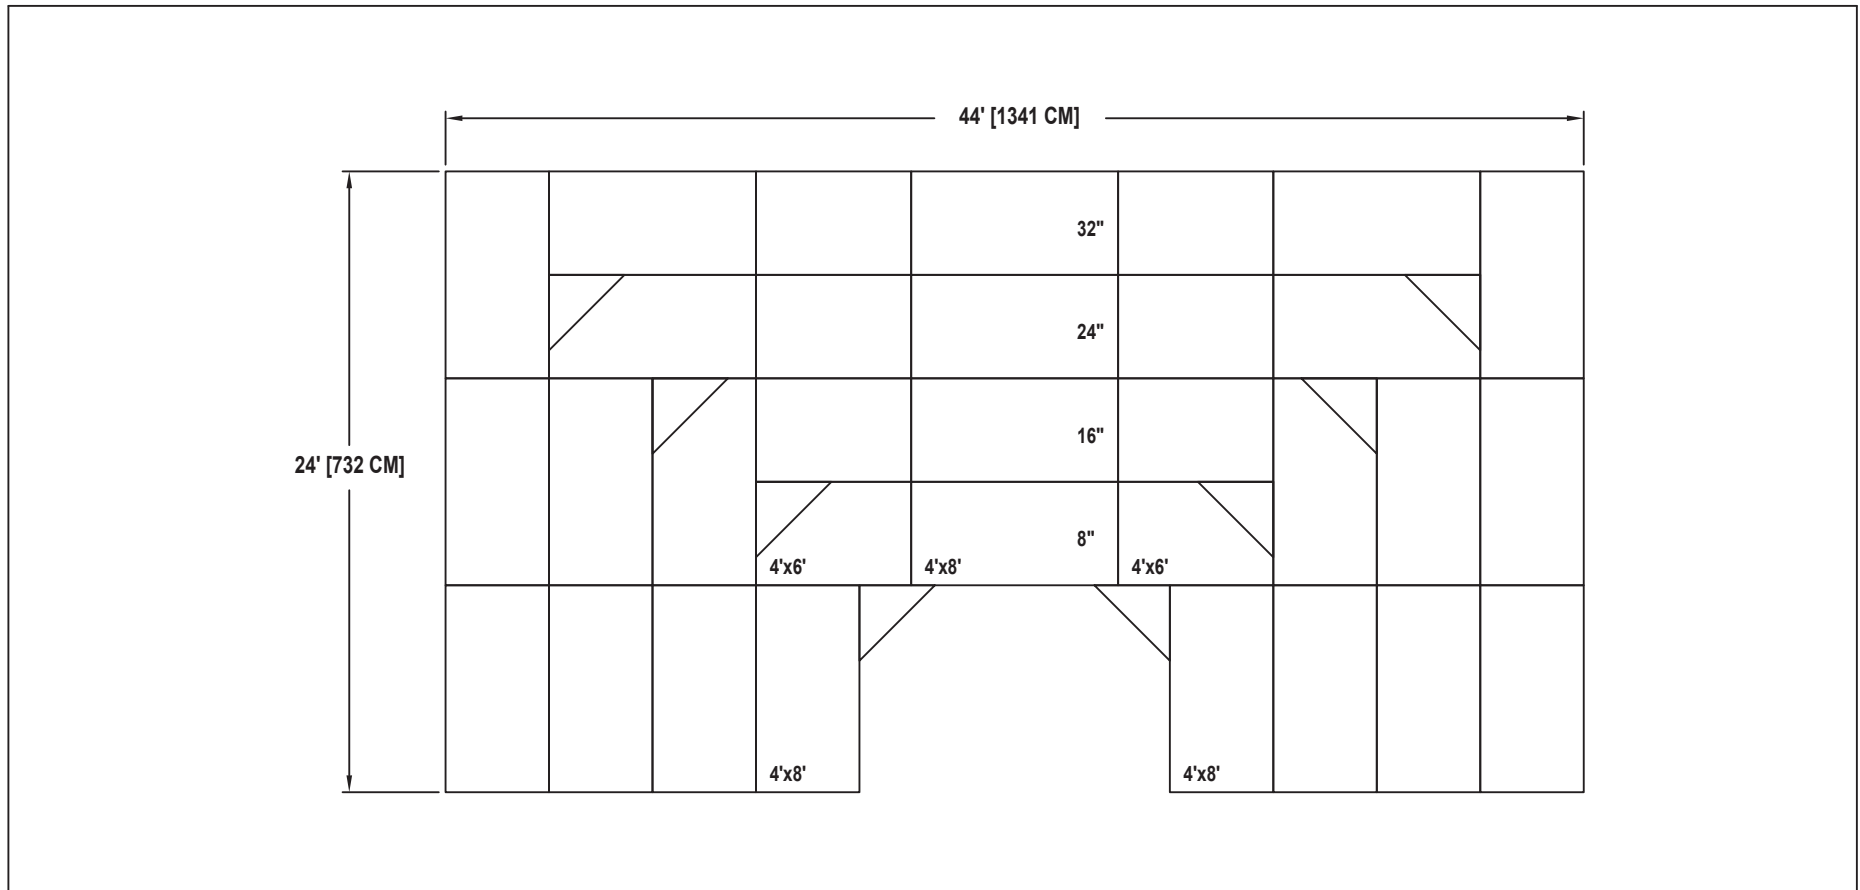

BAND / ORCHESTRA RECTANGULAR RISER SET

NO. 525

SEATING CAPACITY IS 88 WITHOUT USING THE FLOOR.
SEATING CAPACITY IS 96 WITH A ROW ON THE FLOOR.
SEATING CAPACITY IS BASED ON 32" CHAIR SPACING.

Wenger®

C O R P O R A T I O N

Wenger®

JRCLANCY

GEARBOSS®

Drawing 100A310_A
Sheet 23 of 26

MUSIC EDUCATION AND PERFORMING ARTS

Owatonna Office: Phone 800.4WENGER (493-6437) Worldwide +1.507.455.4100 | Parts & Service 800.887.7145 | wengercorp.com | 555 Park Drive, PO Box 448 | Owatonna | MN 55060-0448

Syracuse Office: Phone 800.836.1885 Worldwide +1.315.451.3440 | jrclancy.com | 7041 Interstate Island Road | Syracuse | NY 13209-9713

ATHLETICS Phone 800.493.6437 | gearboss.com | 555 Park Drive, PO Box 448 | Owatonna | MN 55060-0448