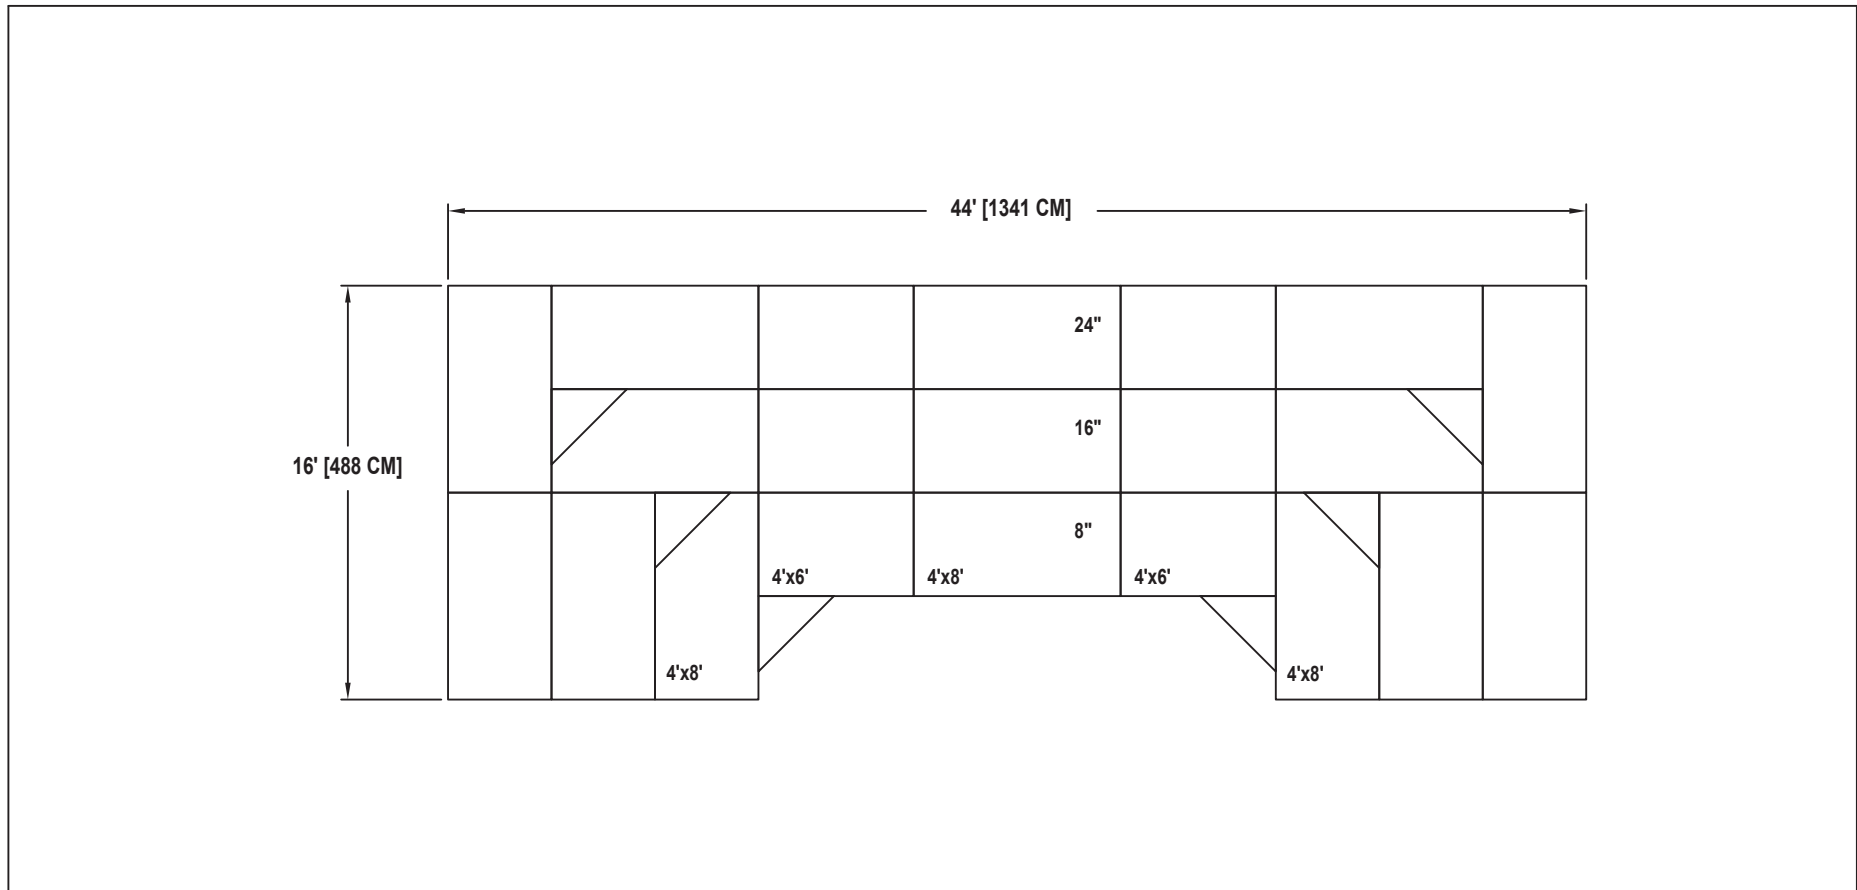

# BAND / ORCHESTRA RECTANGULAR RISER SET

NO. 215

SEATING CAPACITY IS 57 WITHOUT USING THE FLOOR.

SEATING CAPACITY IS 64 WITH A ROW ON THE FLOOR.

SEATING CAPACITY IS BASED ON 32" CHAIR SPACING.

Wenger®

C O R P O R A T I O N