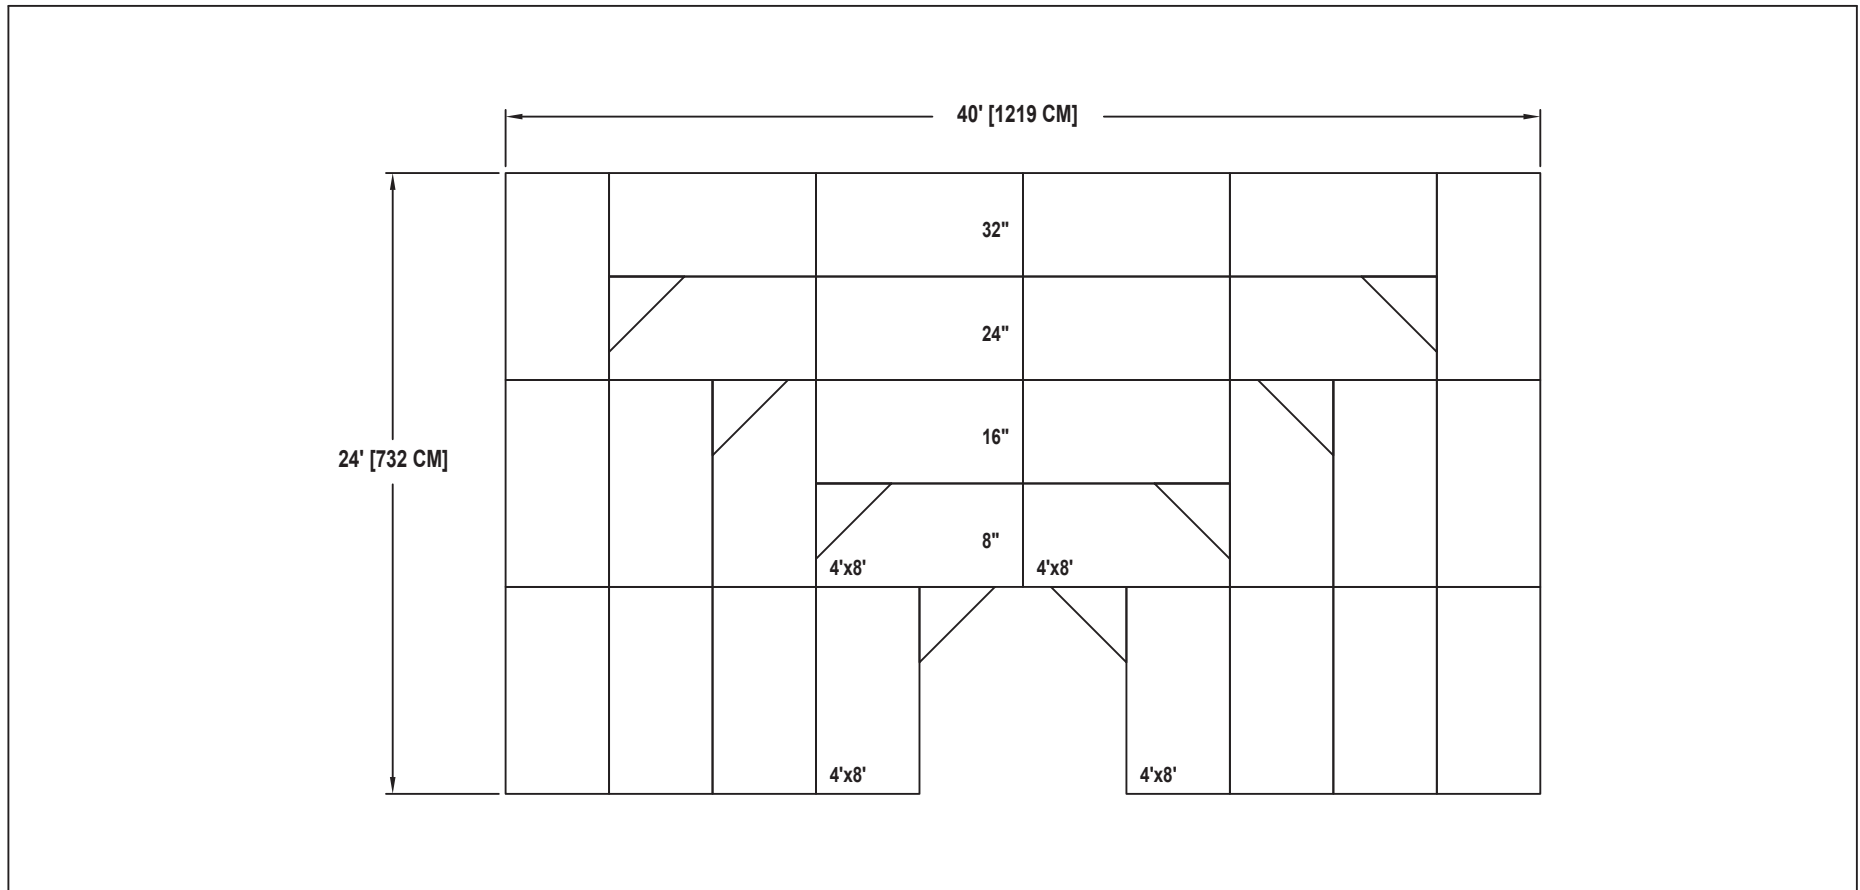

# BAND / ORCHESTRA RECTANGULAR RISER SET

NO. 515

SEATING CAPACITY IS 84 WITHOUT USING THE FLOOR.  
SEATING CAPACITY IS 91 WITH A ROW ON THE FLOOR.  
SEATING CAPACITY IS BASED ON 32" CHAIR SPACING.

C O R P O R A T I O N