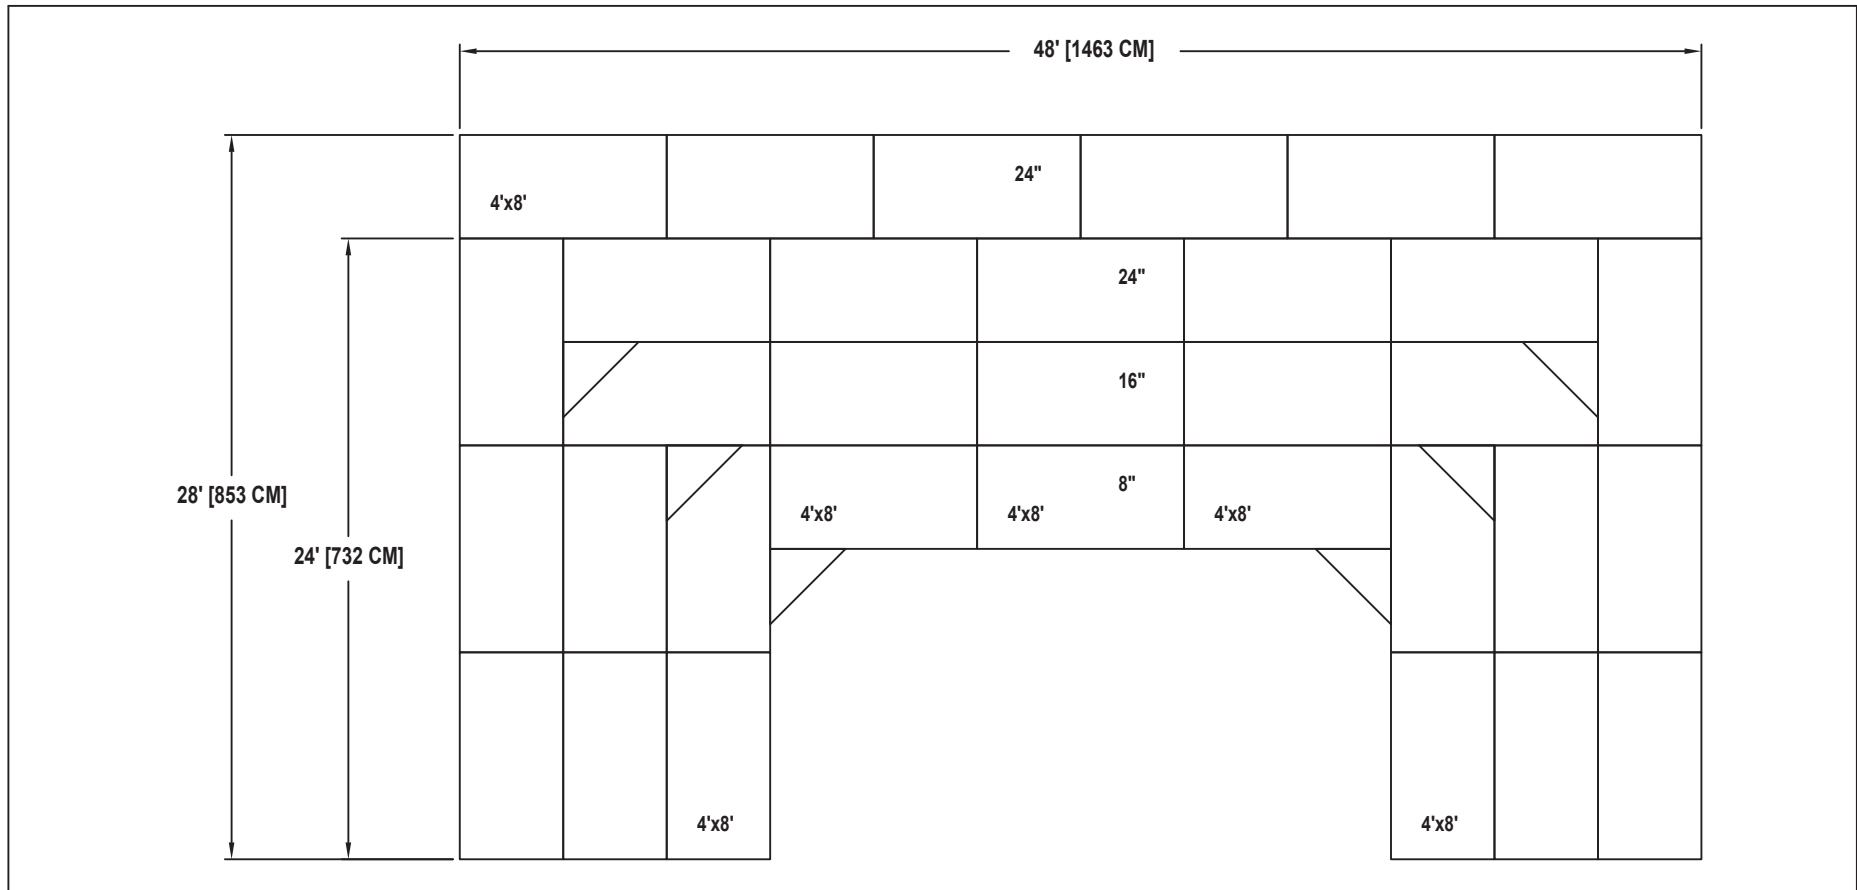

BAND / ORCHESTRA RECTANGULAR RISER SET NO. 265 WITH NO. 16 EXTENSION

SEATING CAPACITY NOT USING THE FLOOR, 81 (SEATS 93 WITH EXTENSION).
SEATING CAPACITY WITH ONE ROW ON THE FLOOR, 96 (SEATS 108 WITH EXTENSION).
SEATING CAPACITY IS BASED ON 32" CHAIR SPACING.

Drawing 100A310_A
Sheet 17 of 26

MUSIC EDUCATION AND PERFORMING ARTS

Owatonna Office: Phone 800.4WENGER (493-6437) Worldwide +1.507.455.4100 | Parts & Service 800.887.7145 | wengercorp.com | 555 Park Drive, PO Box 448 | Owatonna | MN 55060-0448

Syracuse Office: Phone 800.836.1885 Worldwide +1.315.451.3440 | jrclancy.com | 7041 Interstate Island Road | Syracuse | NY 13209-9713

ATHLETICS Phone 800.493.6437 | gearboss.com | 555 Park Drive, PO Box 448 | Owatonna | MN 55060-0448